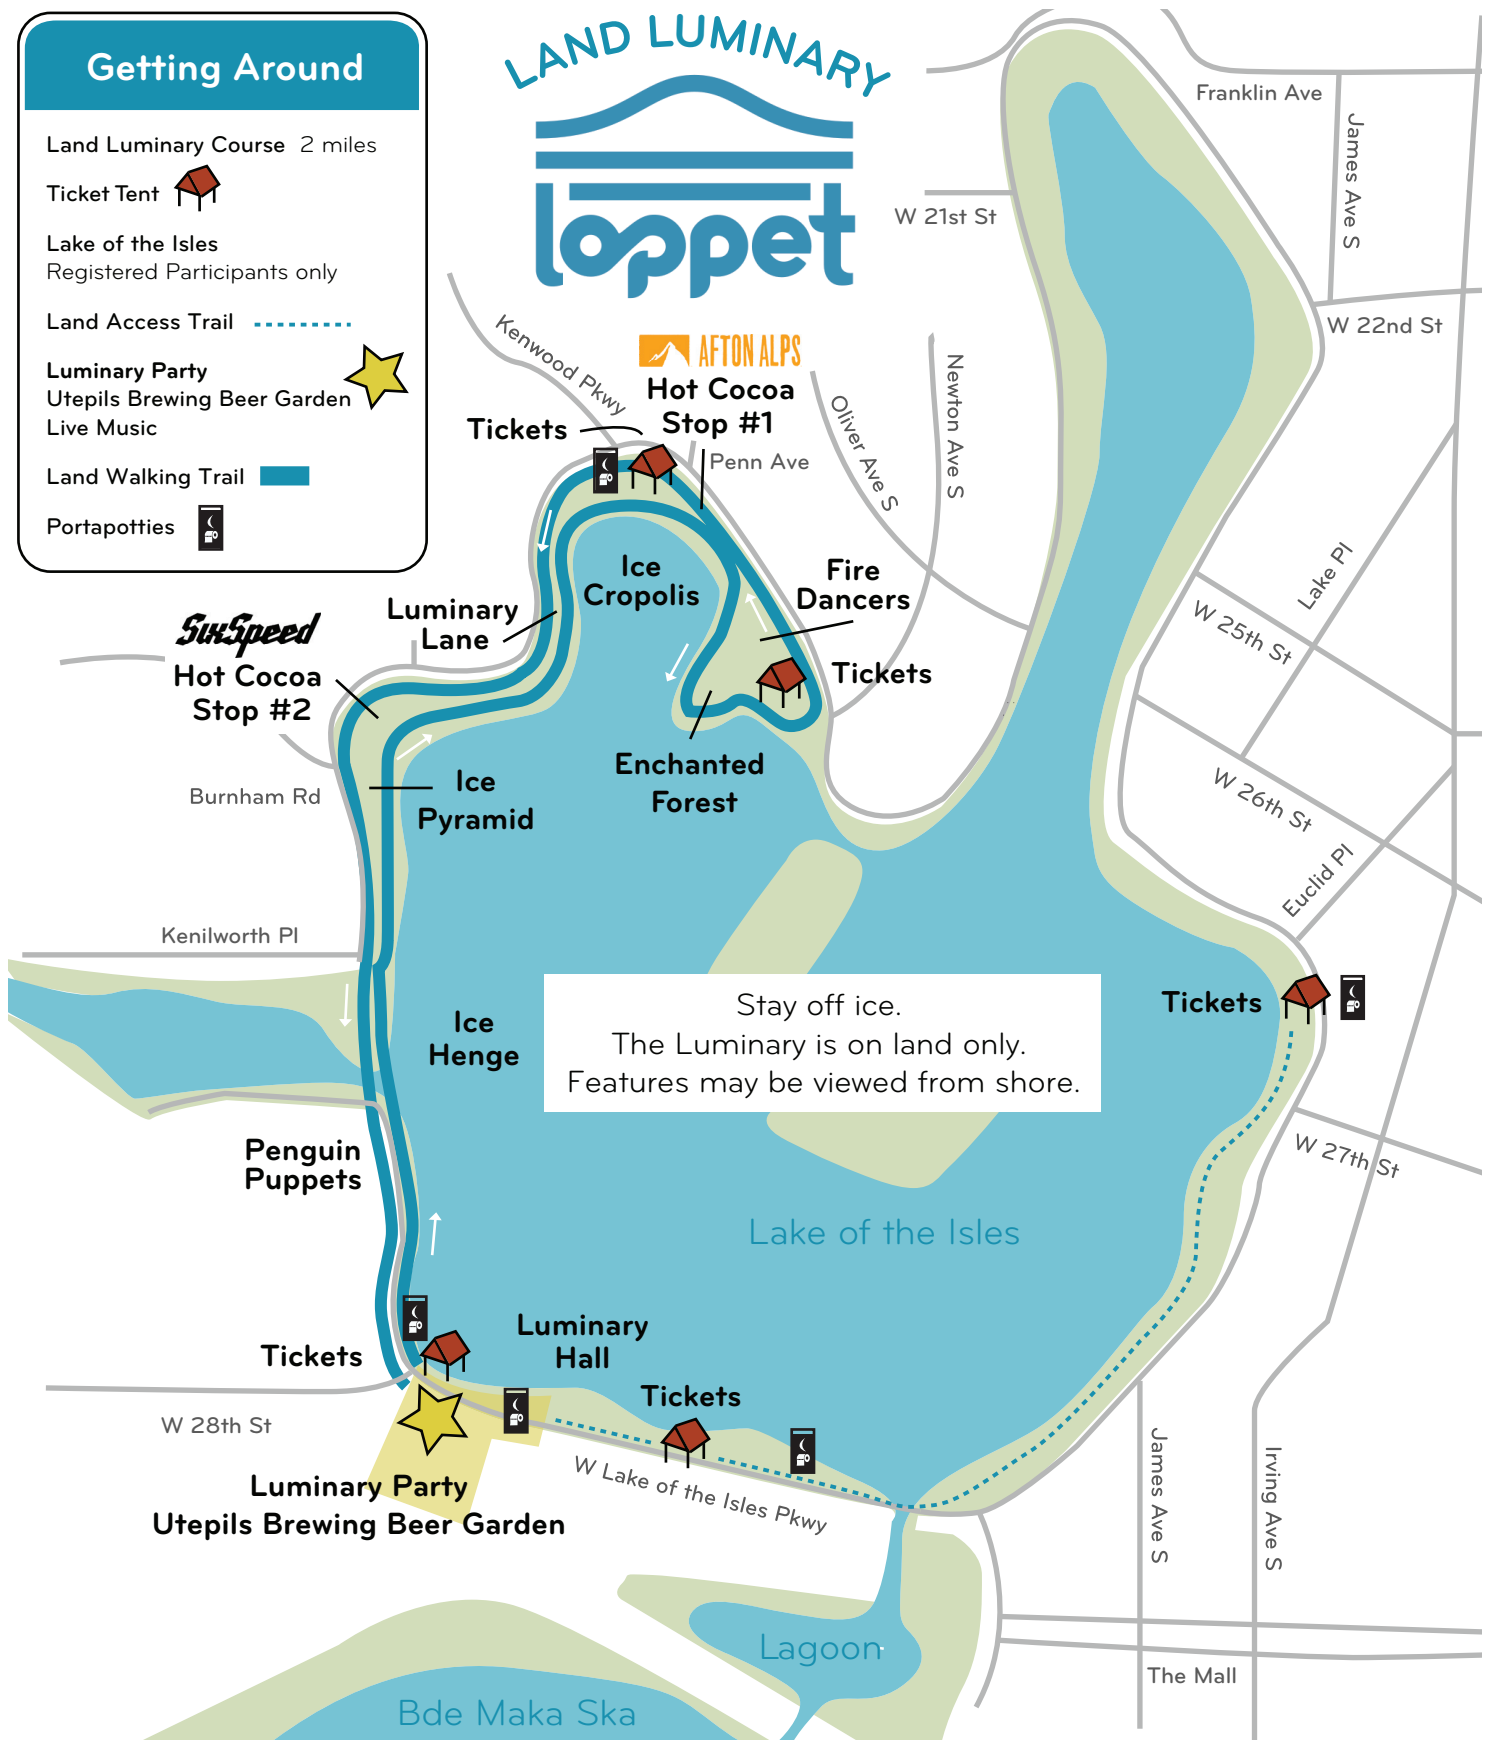

## Getting Around

Land Luminary Course 2 miles

Ticket Tent 

Lake of the Isles  
Registered Participants only

Land Access Trail 

Luminary Party  
Utepils Brewing Beer Garden  
Live Music 

Land Walking Trail 

Portapotties 

# LAND LUMINARY LOppet

Thank you to our Sponsors: