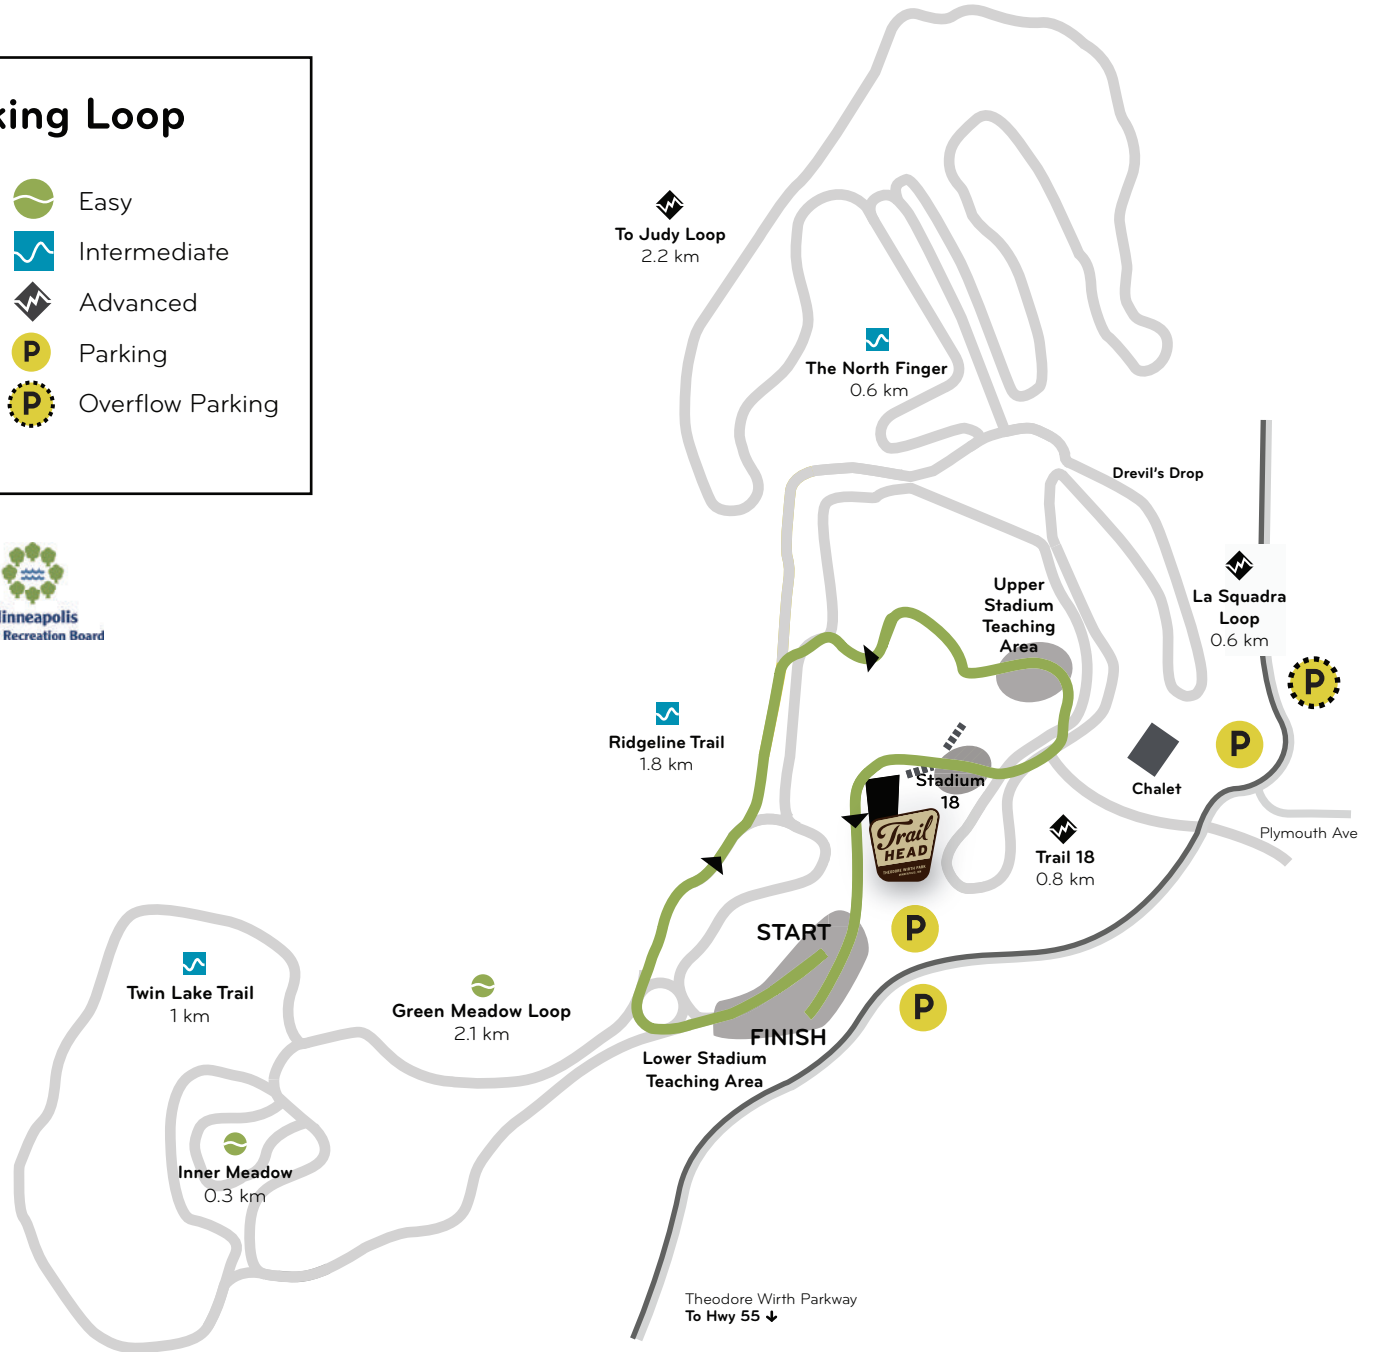

U8-U14 BOYS & GIRLS SPRINT

Hap Snowmaking Loop

- | | |
|--|--|
|  Race Course |  Easy |
|  Machine-Made Snow Ski Trails |  Intermediate |
|  Stadium |  Advanced |
|  Stairs |  Parking |
|  Paved Path |  Overflow Parking |

UIO BOYS & GIRLS: 1.4K

Hap Snowmaking Loop

- | | |
|--|--|
|  Race Course |  Easy |
|  Machine-Made Snow Ski Trails |  Intermediate |
|  Stadium |  Advanced |
|  Stairs |  Parking |
|  Paved Path |  Overflow Parking |

UI2 BOYS & GIRLS: 2.1K

Hap Snowmaking Loop

-  Machine-Made Snow Ski Trails
-  Stadium
-  Stairs
-  Paved Path
-  Easy
-  Intermediate
-  Advanced
-  Parking
-  Overflow Parking

UI4 BOYS & GIRLS: 2.9K

Hap Snowmaking Loop

-  Machine-Made Snow Ski Trails
-  Stadium
-  Stairs
-  Paved Path
-  Easy
-  Intermediate
-  Advanced
-  Parking
-  Overflow Parking