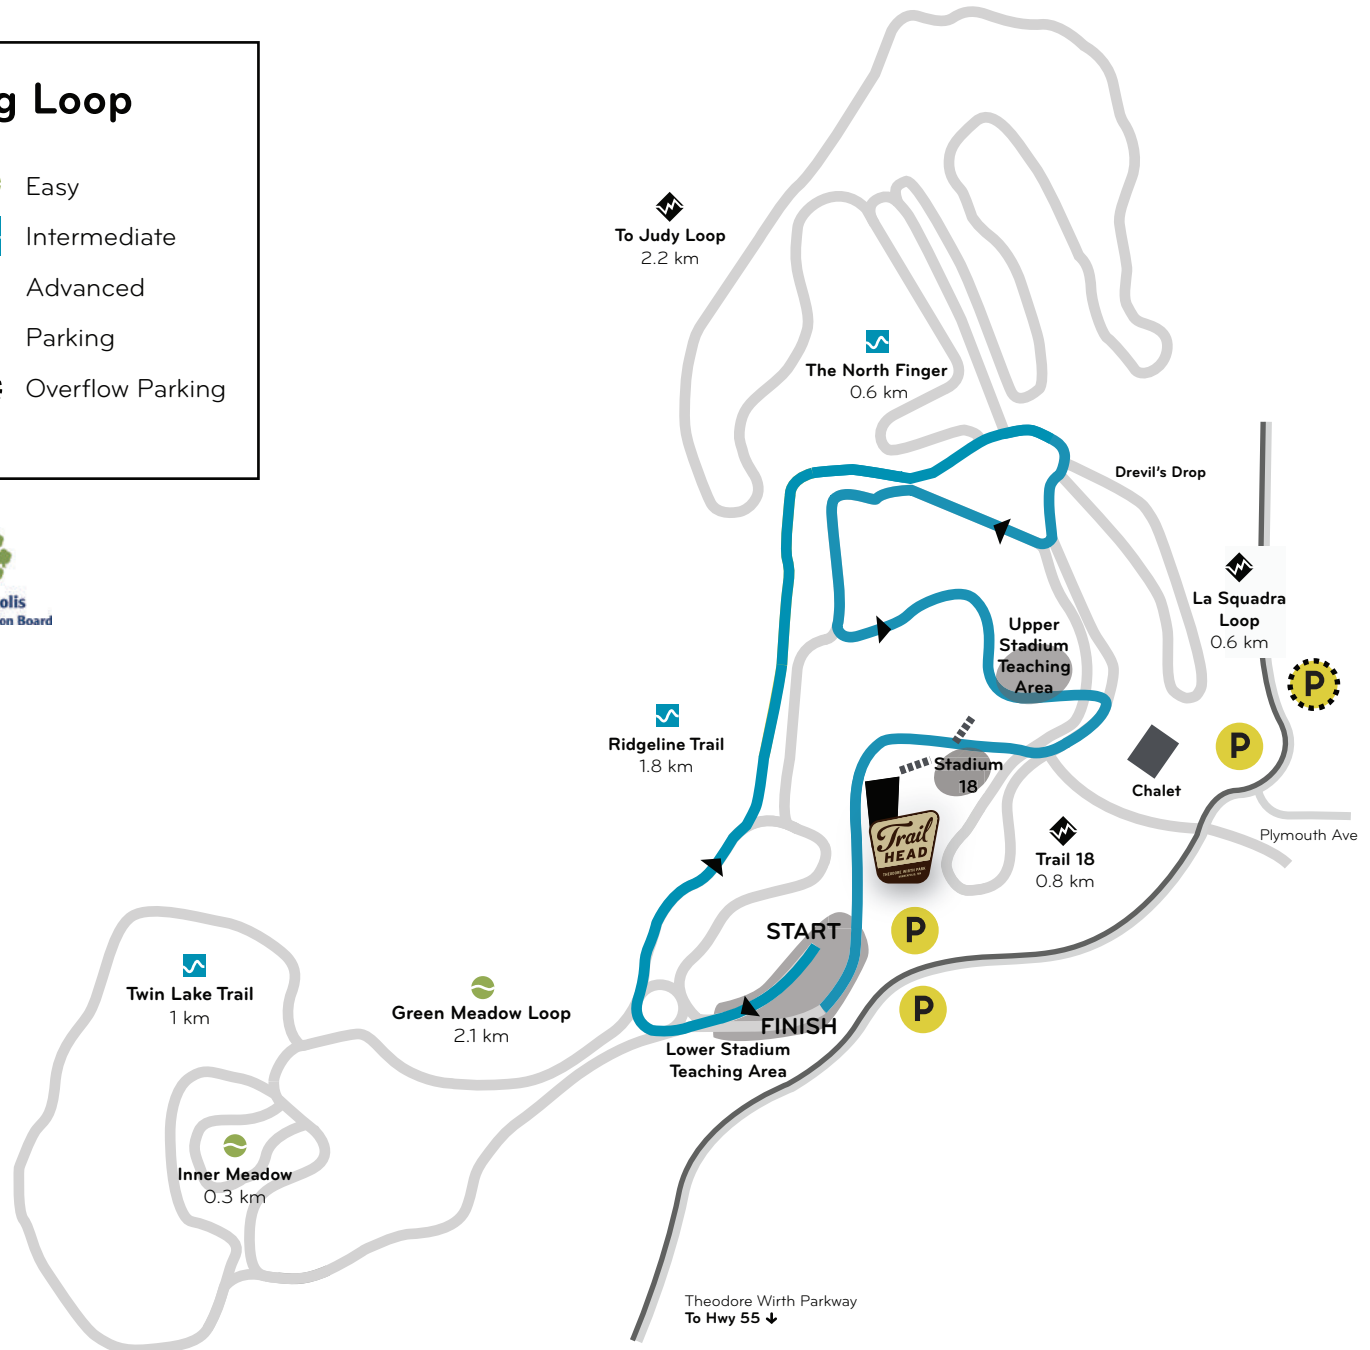

U8-U14 BOYS & GIRLS SPRINT

Hap Snowmaking Loop

- | | |
|--|--|
|  Race Course |  Easy |
|  Machine-Made Snow Ski Trails |  Intermediate |
|  Stadium |  Advanced |
|  Stairs |  Parking |
|  Paved Path |  Overflow Parking |

UIO BOYS & GIRLS: 1.4K

Hap Snowmaking Loop

- | | |
|--|--|
|  Race Course |  Easy |
|  Machine-Made Snow Ski Trails |  Intermediate |
|  Stadium |  Advanced |
|  Stairs |  Parking |
|  Paved Path |  Overflow Parking |

UI2 BOYS & GIRLS: 2.1K

Hap Snowmaking Loop

-  Machine-Made Snow Ski Trails
-  Stadium
-  Stairs
-  Paved Path
-  Easy
-  Intermediate
-  Advanced
-  Parking
-  Overflow Parking

UI4 BOYS & GIRLS: 2.9K

Hap Snowmaking Loop

-  Machine-Made Snow Ski Trails
-  Stadium
-  Stairs
-  Paved Path
-  Easy
-  Intermediate
-  Advanced
-  Parking
-  Overflow Parking