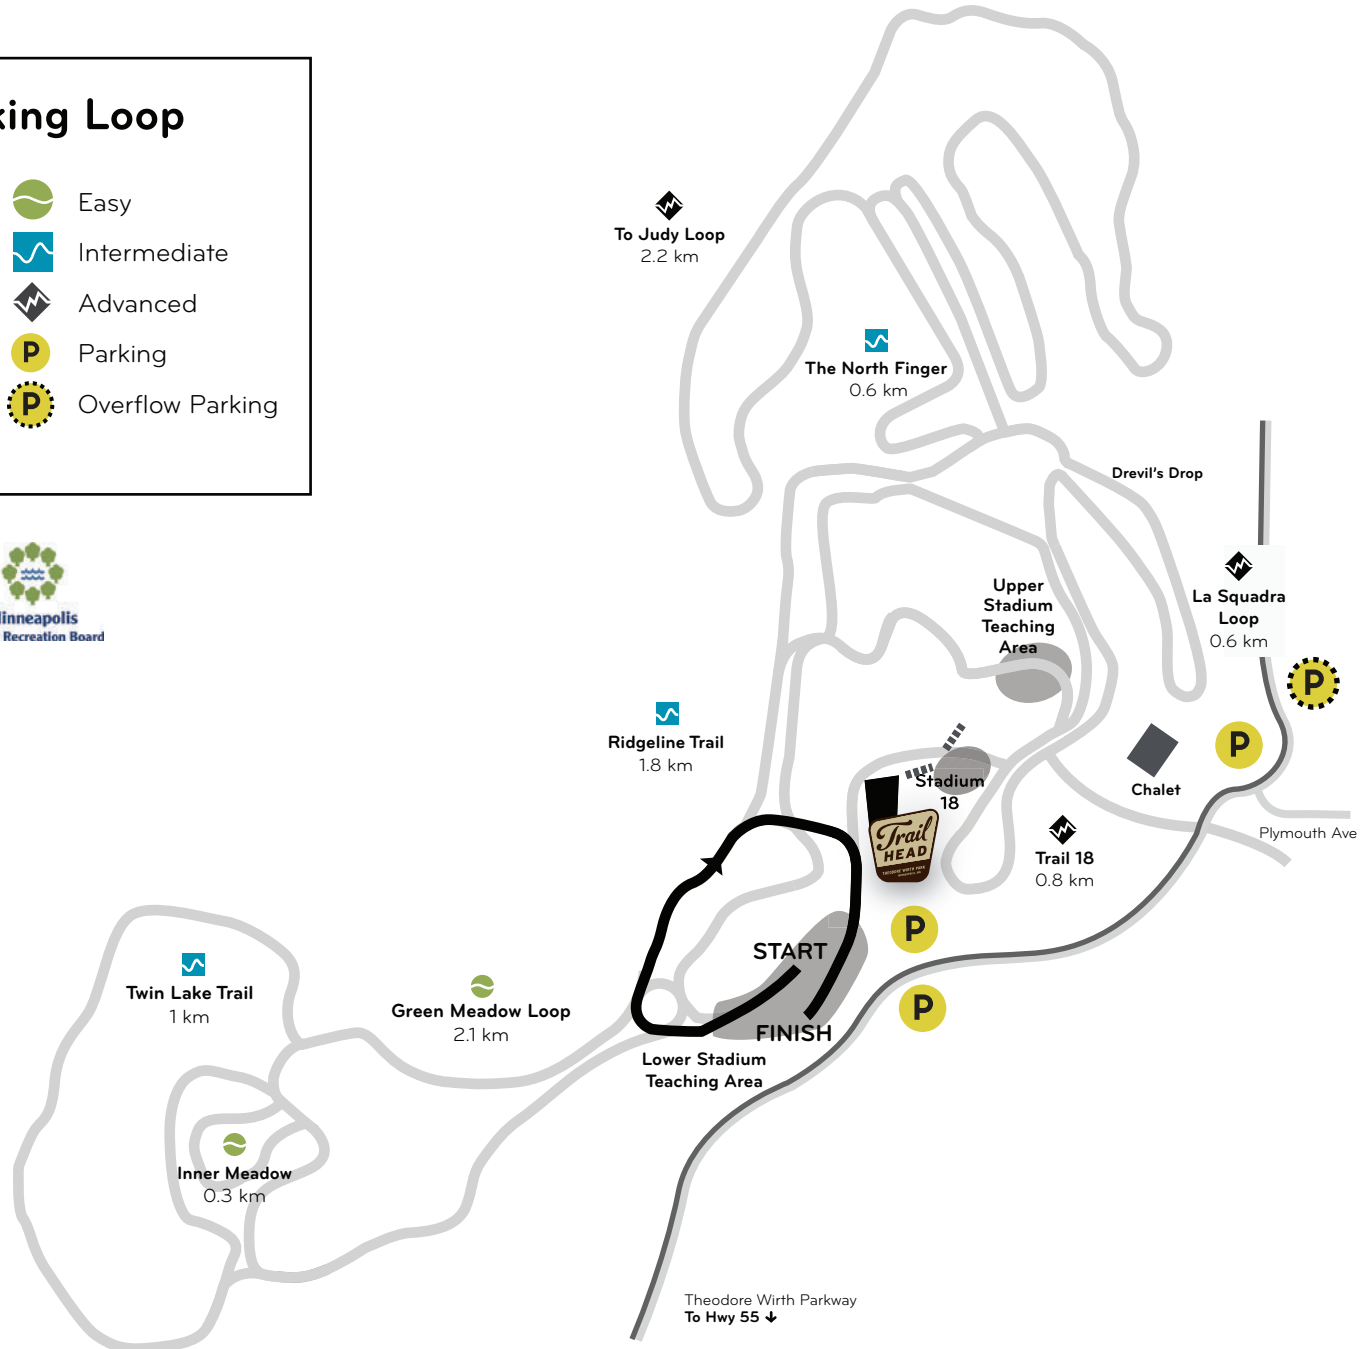

U8-U14 BOYS & GIRLS SPRINT

Hap Snowmaking Loop

- | | |
|--|--|
|  Race Course |  Easy |
|  Machine-Made Snow Ski Trails |  Intermediate |
|  Stadium |  Advanced |
|  Stairs |  Parking |
|  Paved Path |  Overflow Parking |

UIO BOYS & GIRLS: 1.4K

Hap Snowmaking Loop

- | | |
|--|--|
|  Race Course |  Easy |
|  Machine-Made Snow Ski Trails |  Intermediate |
|  Stadium |  Advanced |
|  Stairs |  Parking |
|  Paved Path |  Overflow Parking |

UI2 BOYS & GIRLS: 2.1K

Hap Snowmaking Loop

-  Machine-Made Snow Ski Trails
-  Stadium
-  Stairs
-  Paved Path
-  Easy
-  Intermediate
-  Advanced
-  Parking
-  Overflow Parking

UI4 BOYS & GIRLS: 2.9K

Hap Snowmaking Loop

-  Machine-Made Snow Ski Trails
-  Stadium
-  Stairs
-  Paved Path
-  Easy
-  Intermediate
-  Advanced
-  Parking
-  Overflow Parking