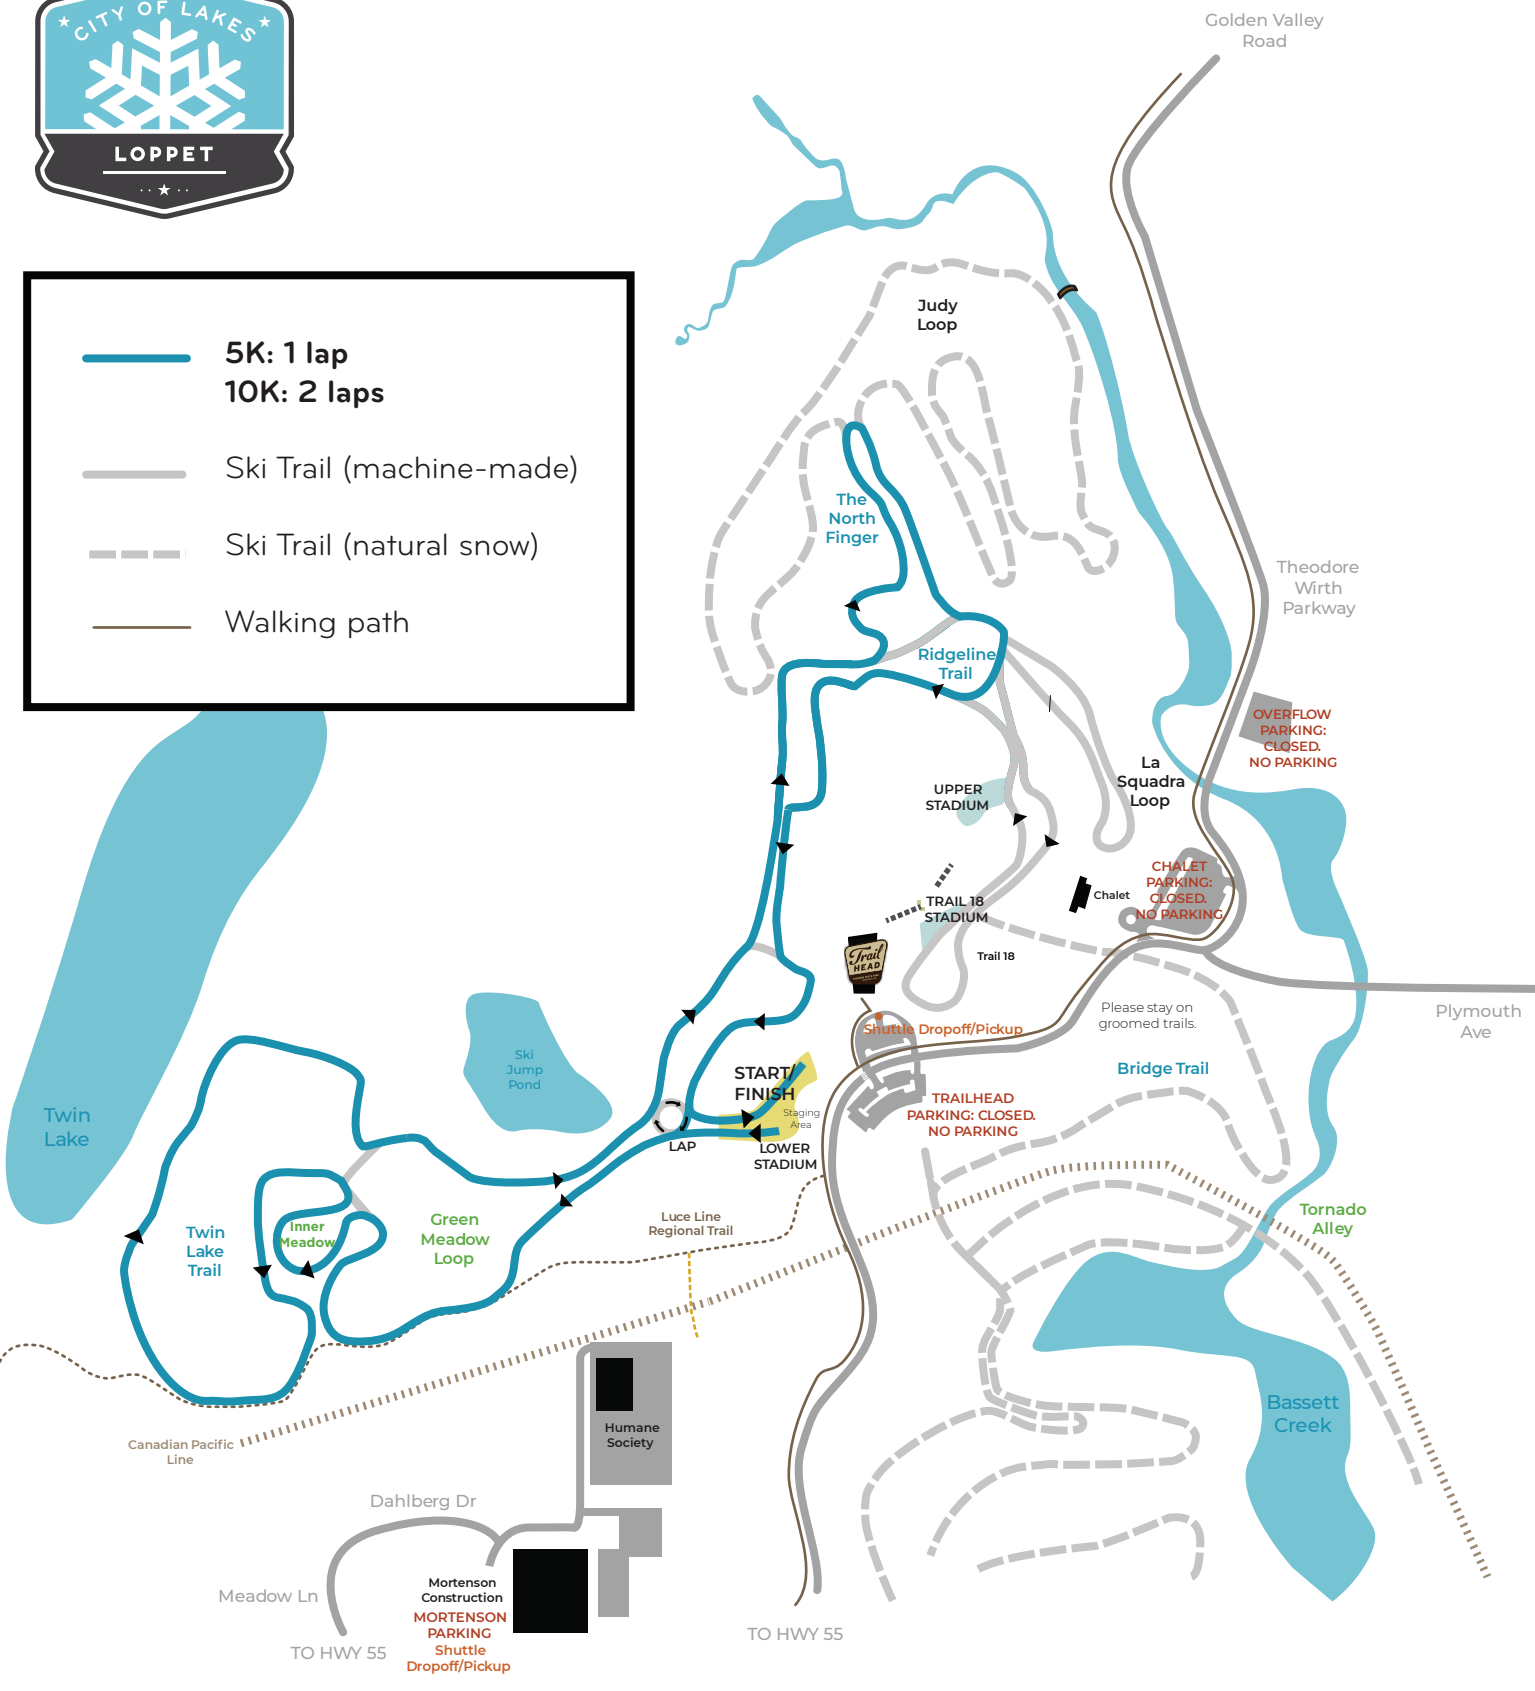

# CITY OF LAKES LOPPET

## SATURDAY SKIJORING 5/10K

— **5K: 1 lap**  
— **10K: 2 laps**

— Ski Trail (machine-made)  
- - - Ski Trail (natural snow)  
— Walking path

## SATURDAY SKIJORING 3K

**3K: 1 lap**

- Ski Trail (machine-made)
- Ski Trail (natural snow)
- Walking path