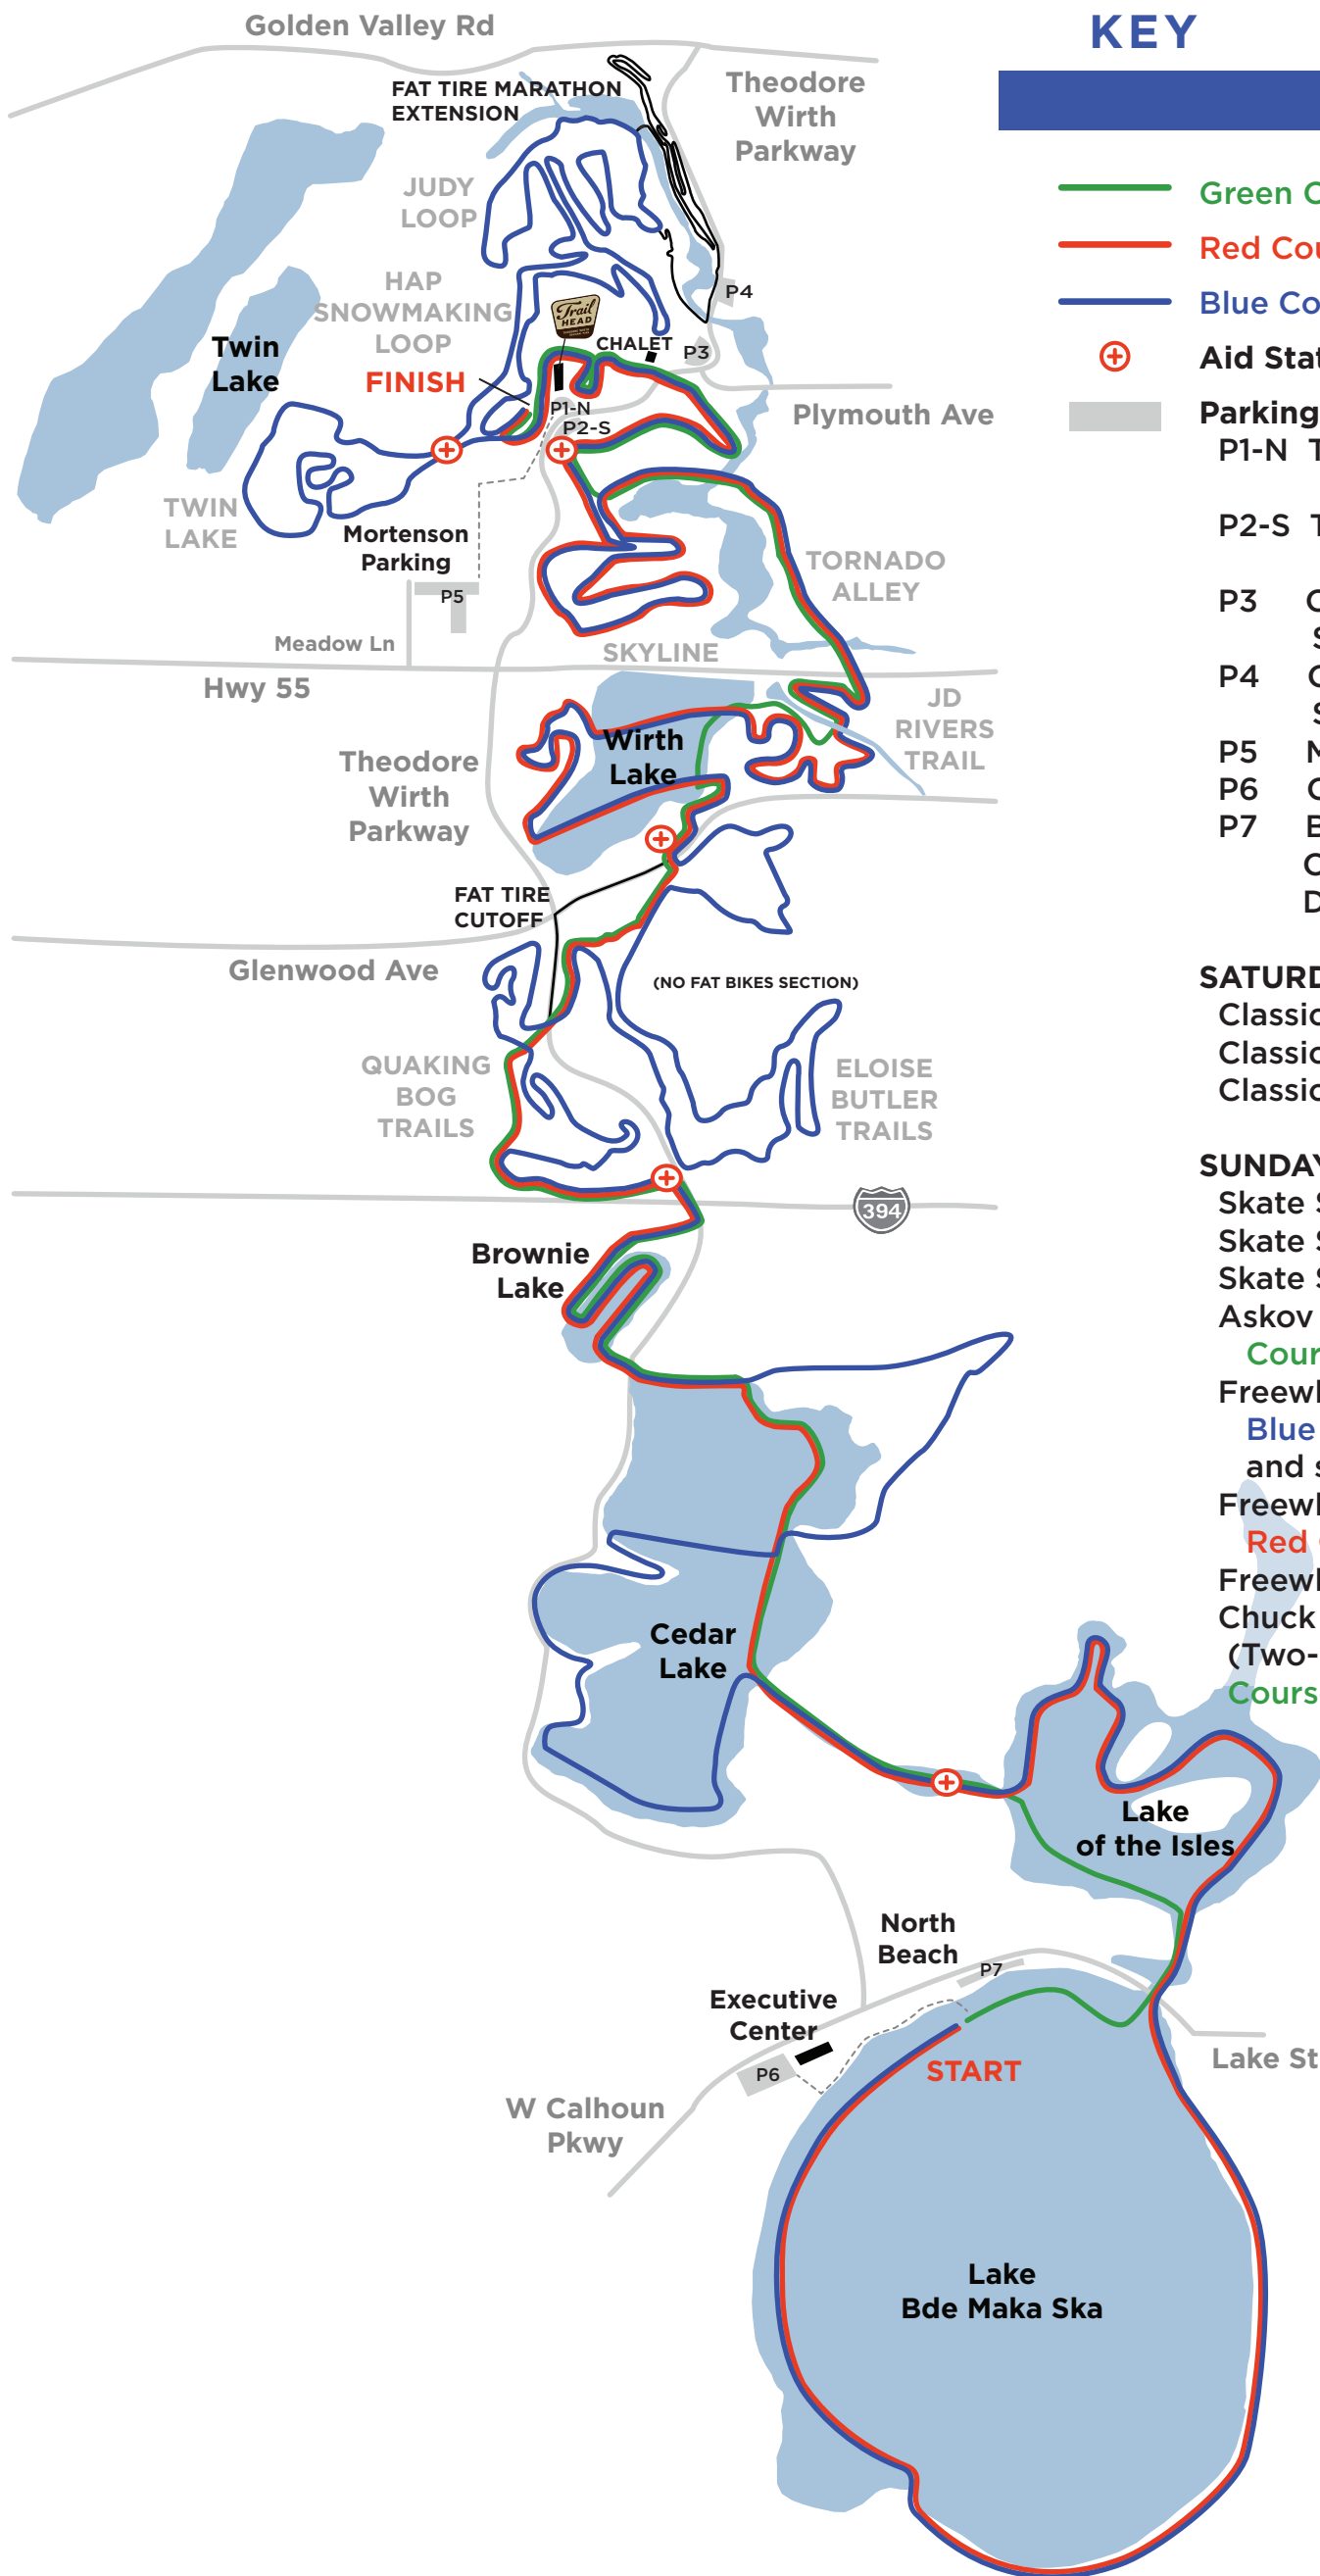

CITY OF LAKES LOPPET

2020 POINT TO POINT EVENTS

KEY

— Green Course: 10K

— Red Course: 20K

— Blue Course: 37K

⊕ Aid Station

Parking

P1-N Trailhead Lot. Closed Saturday & Sunday (Venue).

P2-S Trailhead Lot. Closed Saturday & Sunday (Volunteers)

P3 Chalet Lot. Closed Saturday & Sunday (Volunteers)

P4 Overflow Lot. Closed Saturday & Sunday (Volunteers)

Classic Ski Tour: Green Course

SUNDAY:

Skate Ski Loppet: Blue Course

Skate Ski Puoli Loppet: Red Course

Skate Ski Tour: Green Course

Askov Finlayson Snowshoe Loppet: Green Course

Freewheel Fat Tire Loppet:
Blue Course with Eloise Butler cutoff
and singletrack extension

Freewheel Fat Tire Puoli Loppet:

Red Course

Freewheel Fat Tire Tour: Green Course

Chuck & Don's Skijor Loppet

(Two-Dog National Championships: Green Course)