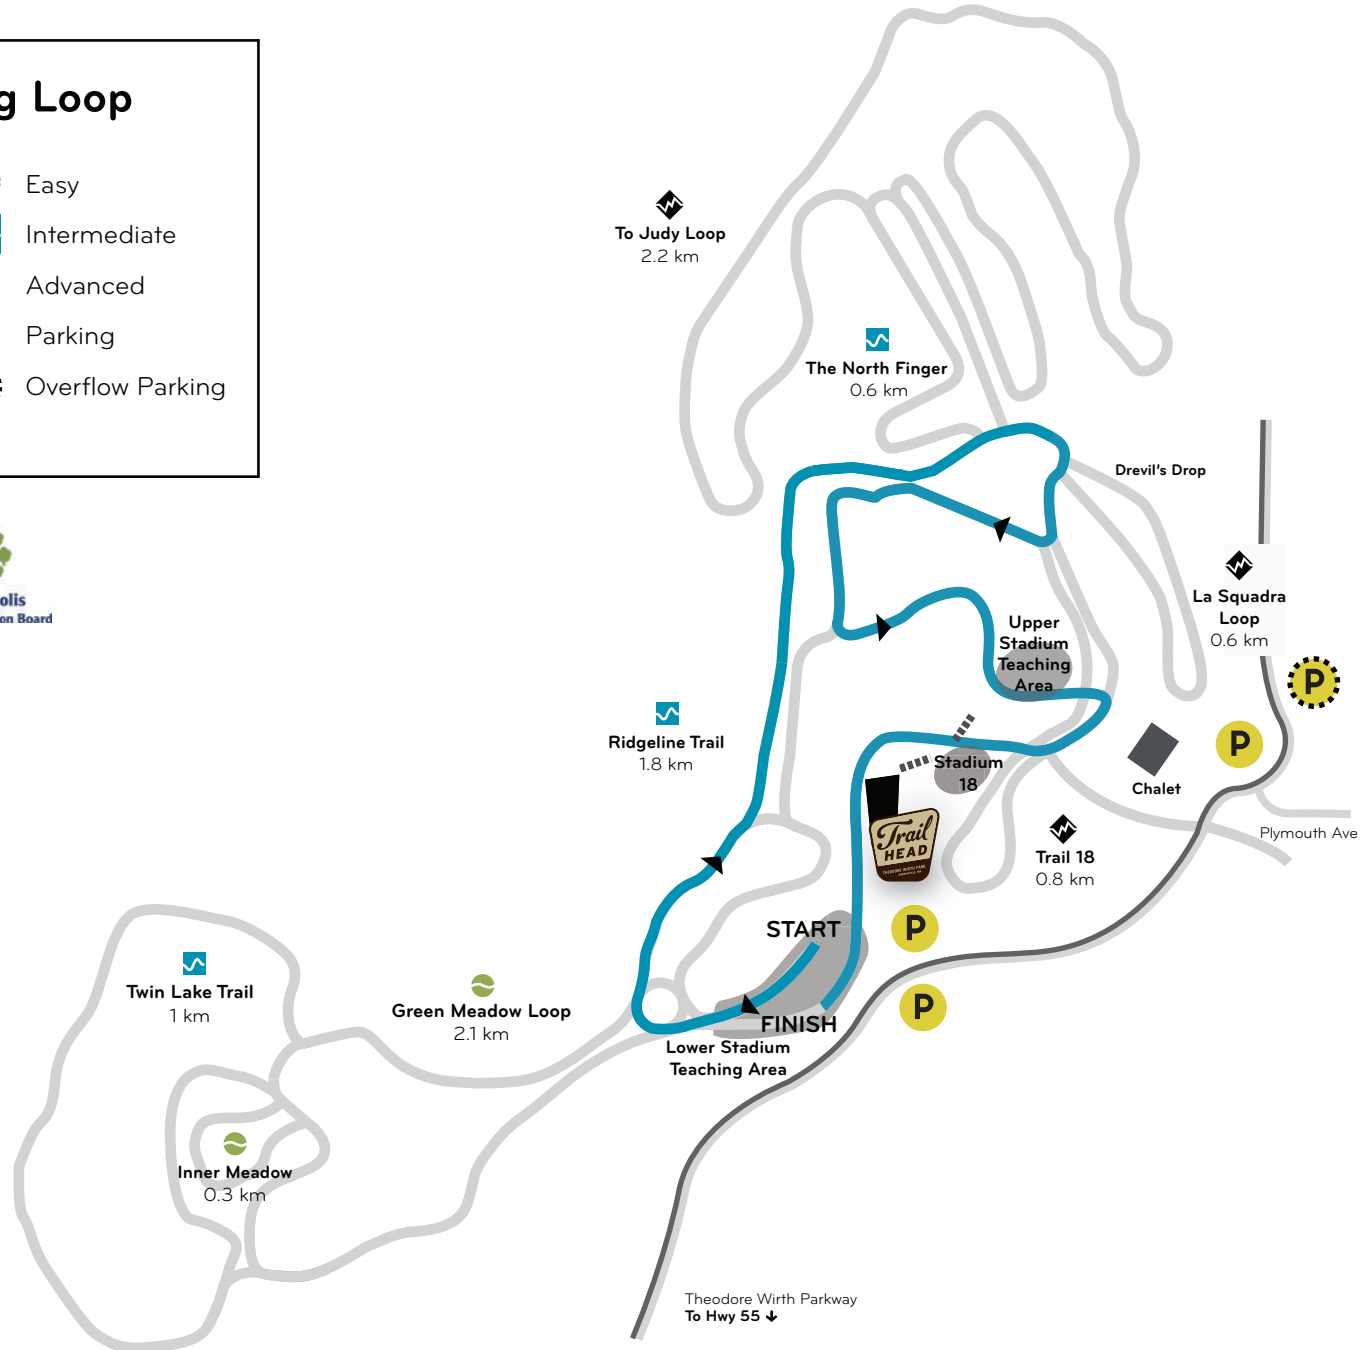

## Hap Snowmaking Loop

- |  |  |
|--|--|
|  Race Course                  |  Easy             |
|  Machine-Made Snow Ski Trails |  Intermediate     |
|  Stadium                      |  Advanced         |
|  Stairs                       |  Parking          |
|  Paved Path                   |  Overflow Parking |

## Hap Snowmaking Loop

-  Machine-Made Snow Ski Trails
-  Stadium
-  Stairs
-  Paved Path
-  Easy
-  Intermediate
-  Advanced
-  Parking
-  Overflow Parking

## Hap Snowmaking Loop

- |   |                              |   |                  |
|---|------------------------------|---|------------------|
|  | Machine-Made Snow Ski Trails |  | Easy             |
|  | Stadium                      |  | Intermediate     |
|  | Stairs                       |  | Advanced         |
|  | Paved Path                   |  | Parking          |
|   |                              |  | Overflow Parking |