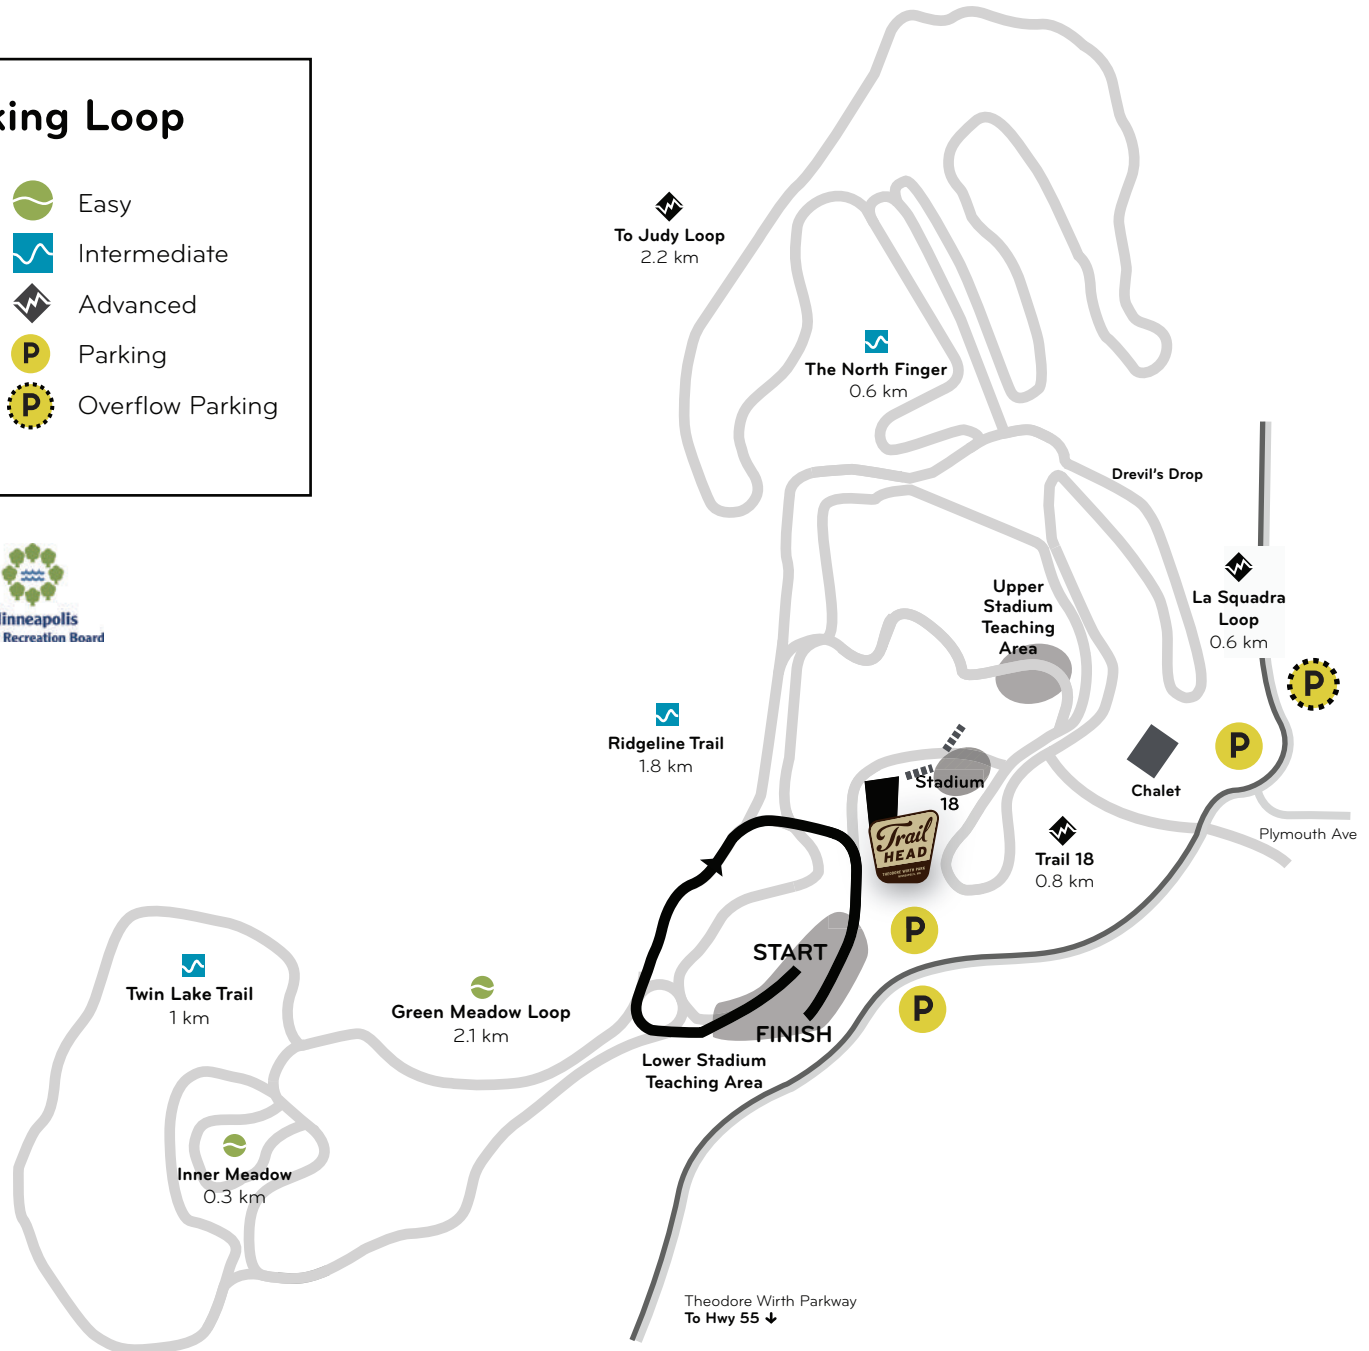

## Hap Snowmaking Loop

- |  |  |
|--|--|
|  Race Course                  |  Easy             |
|  Machine-Made Snow Ski Trails |  Intermediate     |
|  Stadium                      |  Advanced         |
|  Stairs                       |  Parking          |
|  Paved Path                   |  Overflow Parking |

## Hap Snowmaking Loop

-  Machine-Made Snow Ski Trails
-  Stadium
-  Stairs
-  Paved Path
-  Easy
-  Intermediate
-  Advanced
-  Parking
-  Overflow Parking

## Hap Snowmaking Loop

- |   |                              |   |                  |
|---|------------------------------|---|------------------|
|  | Machine-Made Snow Ski Trails |  | Easy             |
|  | Stadium                      |  | Intermediate     |
|  | Stairs                       |  | Advanced         |
|  | Paved Path                   |  | Parking          |
|   |                              |  | Overflow Parking |