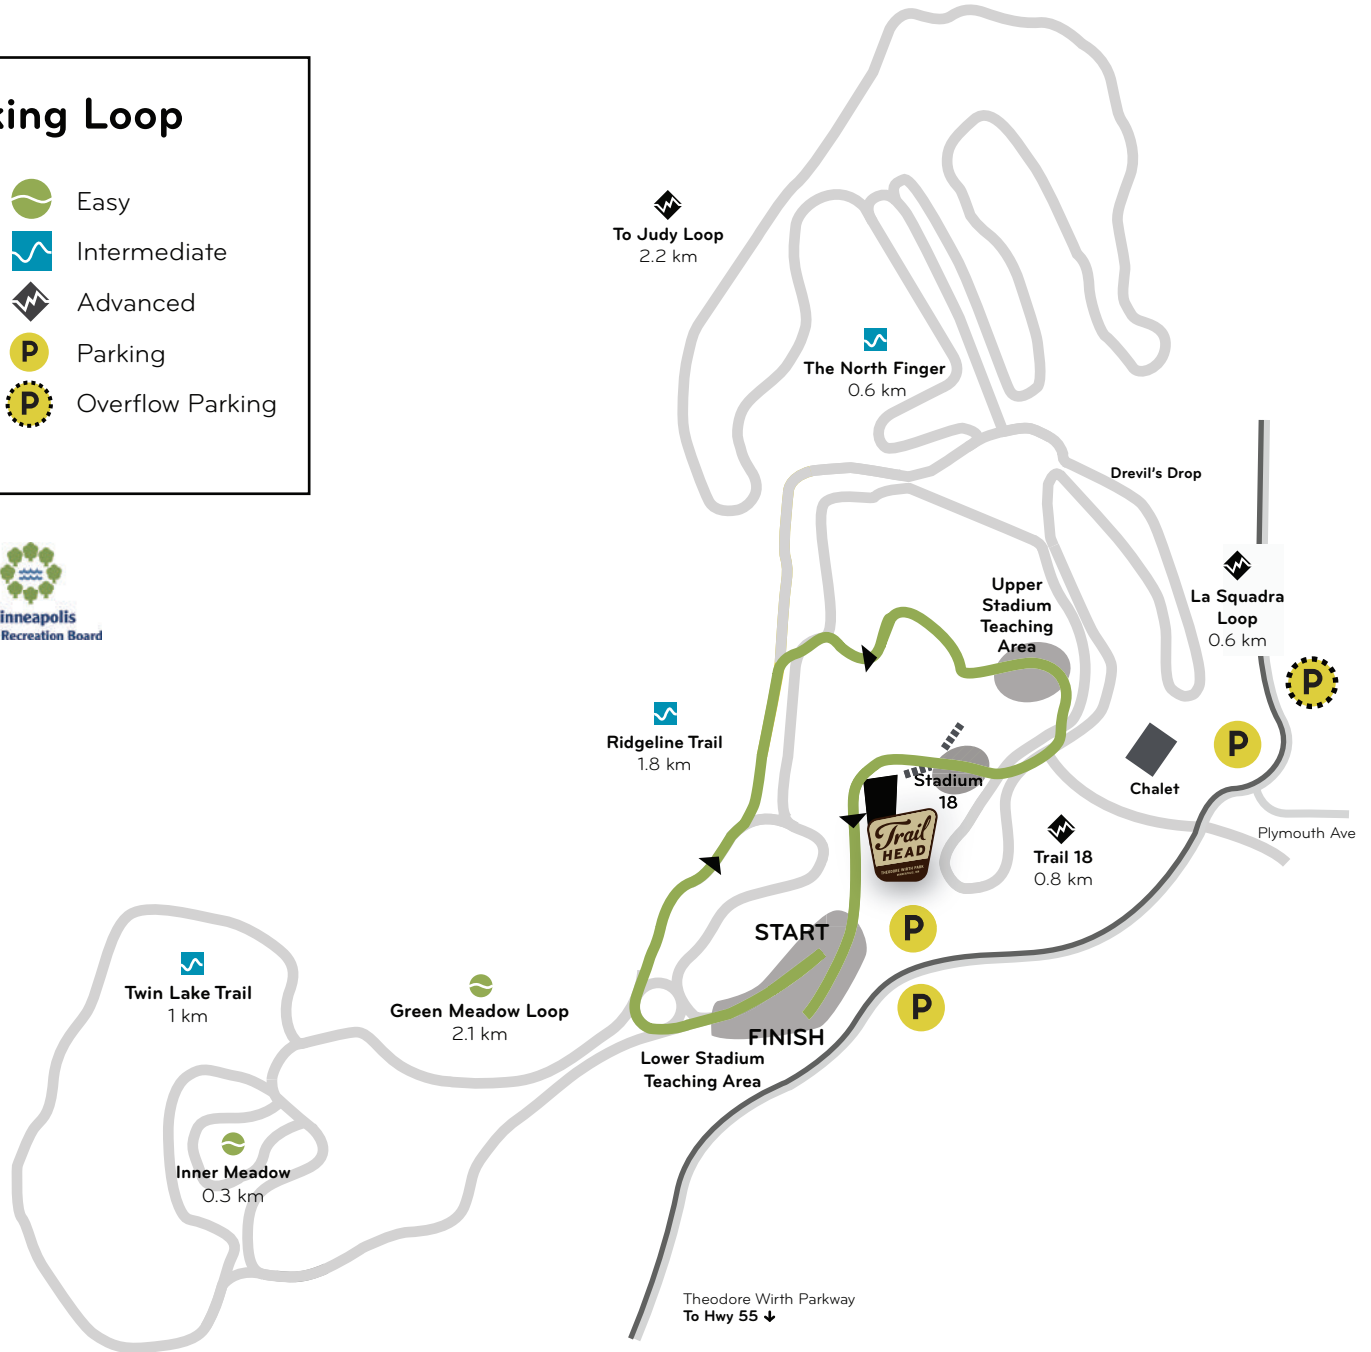

## Hap Snowmaking Loop

- |  |  |
|--|--|
|  Race Course                  |  Easy             |
|  Machine-Made Snow Ski Trails |  Intermediate     |
|  Stadium                      |  Advanced         |
|  Stairs                       |  Parking          |
|  Paved Path                   |  Overflow Parking |

## Hap Snowmaking Loop

-  Machine-Made Snow Ski Trails
-  Stadium
-  Stairs
-  Paved Path
-  Easy
-  Intermediate
-  Advanced
-  Parking
-  Overflow Parking

## Hap Snowmaking Loop

- |   |                              |   |                  |
|---|------------------------------|---|------------------|
|  | Machine-Made Snow Ski Trails |  | Easy             |
|  | Stadium                      |  | Intermediate     |
|  | Stairs                       |  | Advanced         |
|  | Paved Path                   |  | Parking          |
|   |                              |  | Overflow Parking |