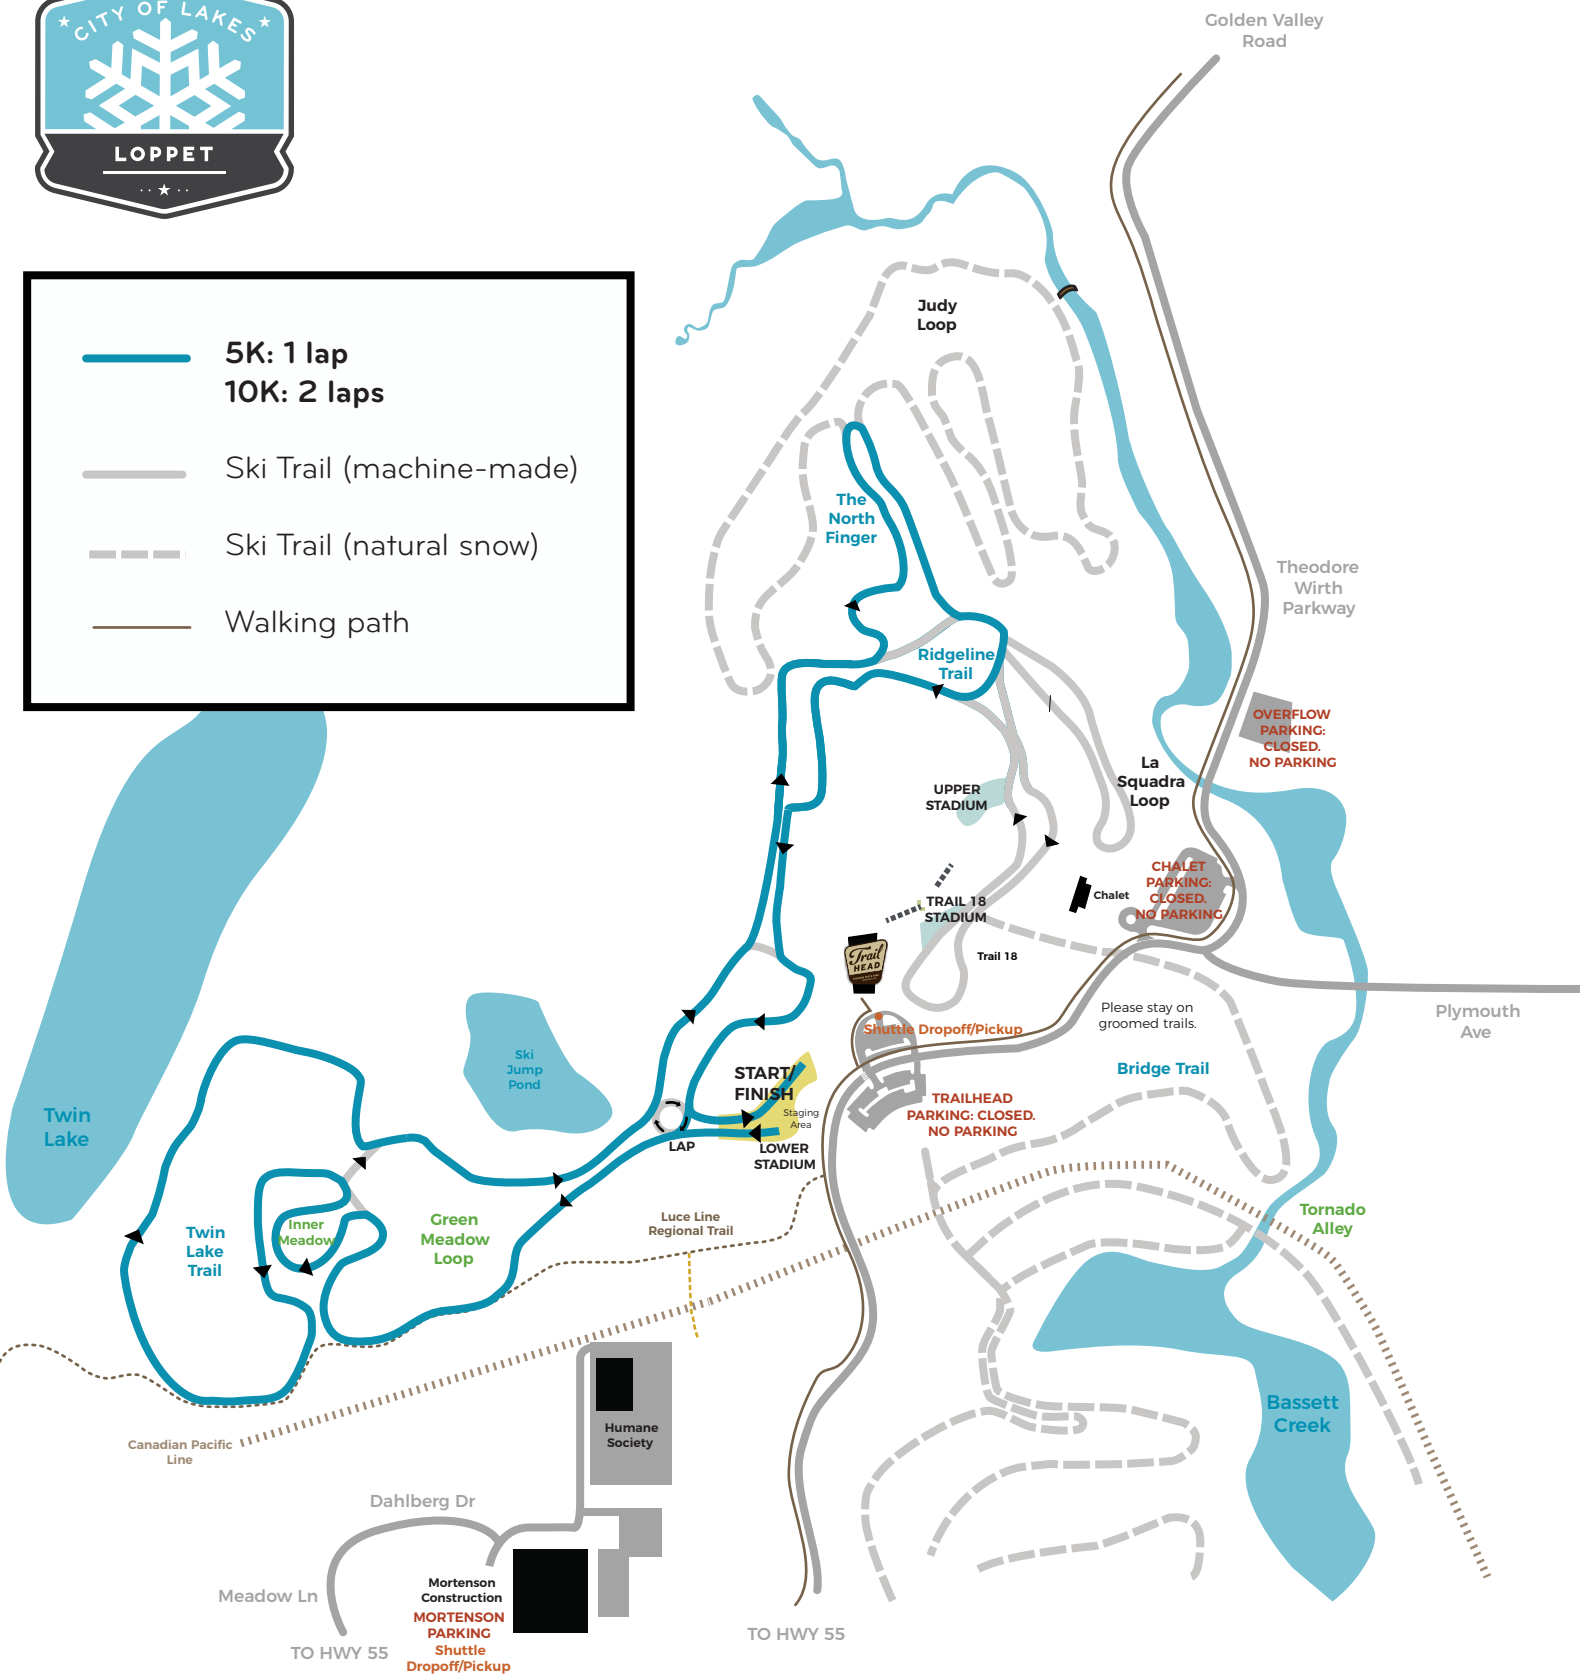

CITY OF LAKES LOPPET

SATURDAY SKIJORING 5/10K

— 5K: 1 lap
— 10K: 2 laps
— Ski Trail (machine-made)
- - - Ski Trail (natural snow)
— Walking path

CITY OF LAKES LOPPET

SATURDAY SKIJORING 3K

3K: 1 lap

- Ski Trail (machine-made)
- Ski Trail (natural snow)
- Walking path