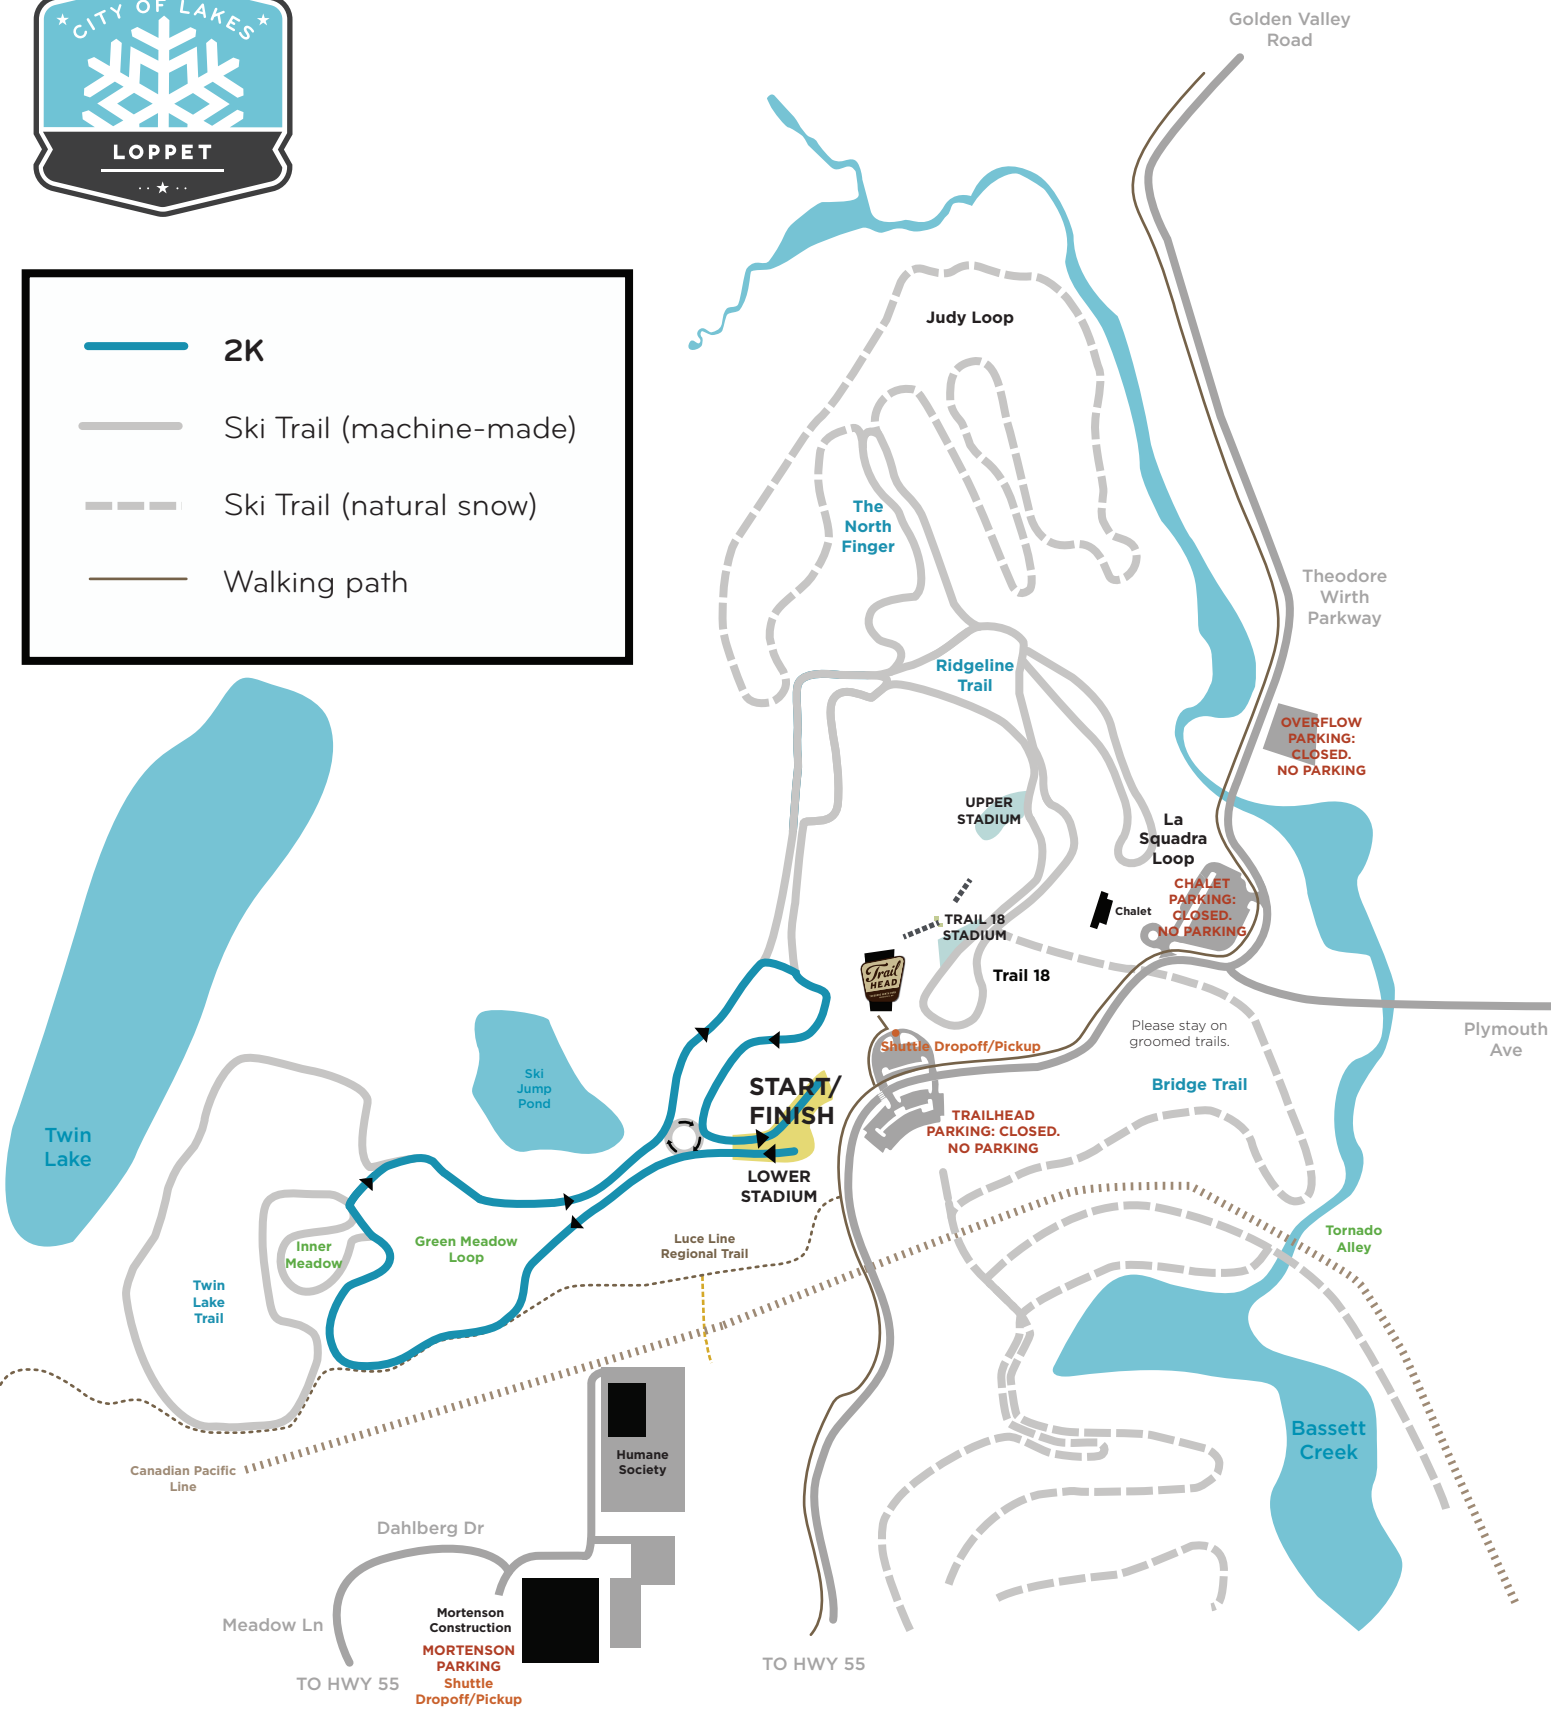

CITY OF LAKES LOPPET

MINNELOPPET 2K BLUE COURSE

— 2K
— Ski Trail (machine-made)
- - - Ski Trail (natural snow)
— Walking path

CITY OF LAKES LOPPET

MINNELOPPET 1K GREEN COURSE

	1K
	Ski Trail (machine-made)
	Ski Trail (natural snow)
	Walking path