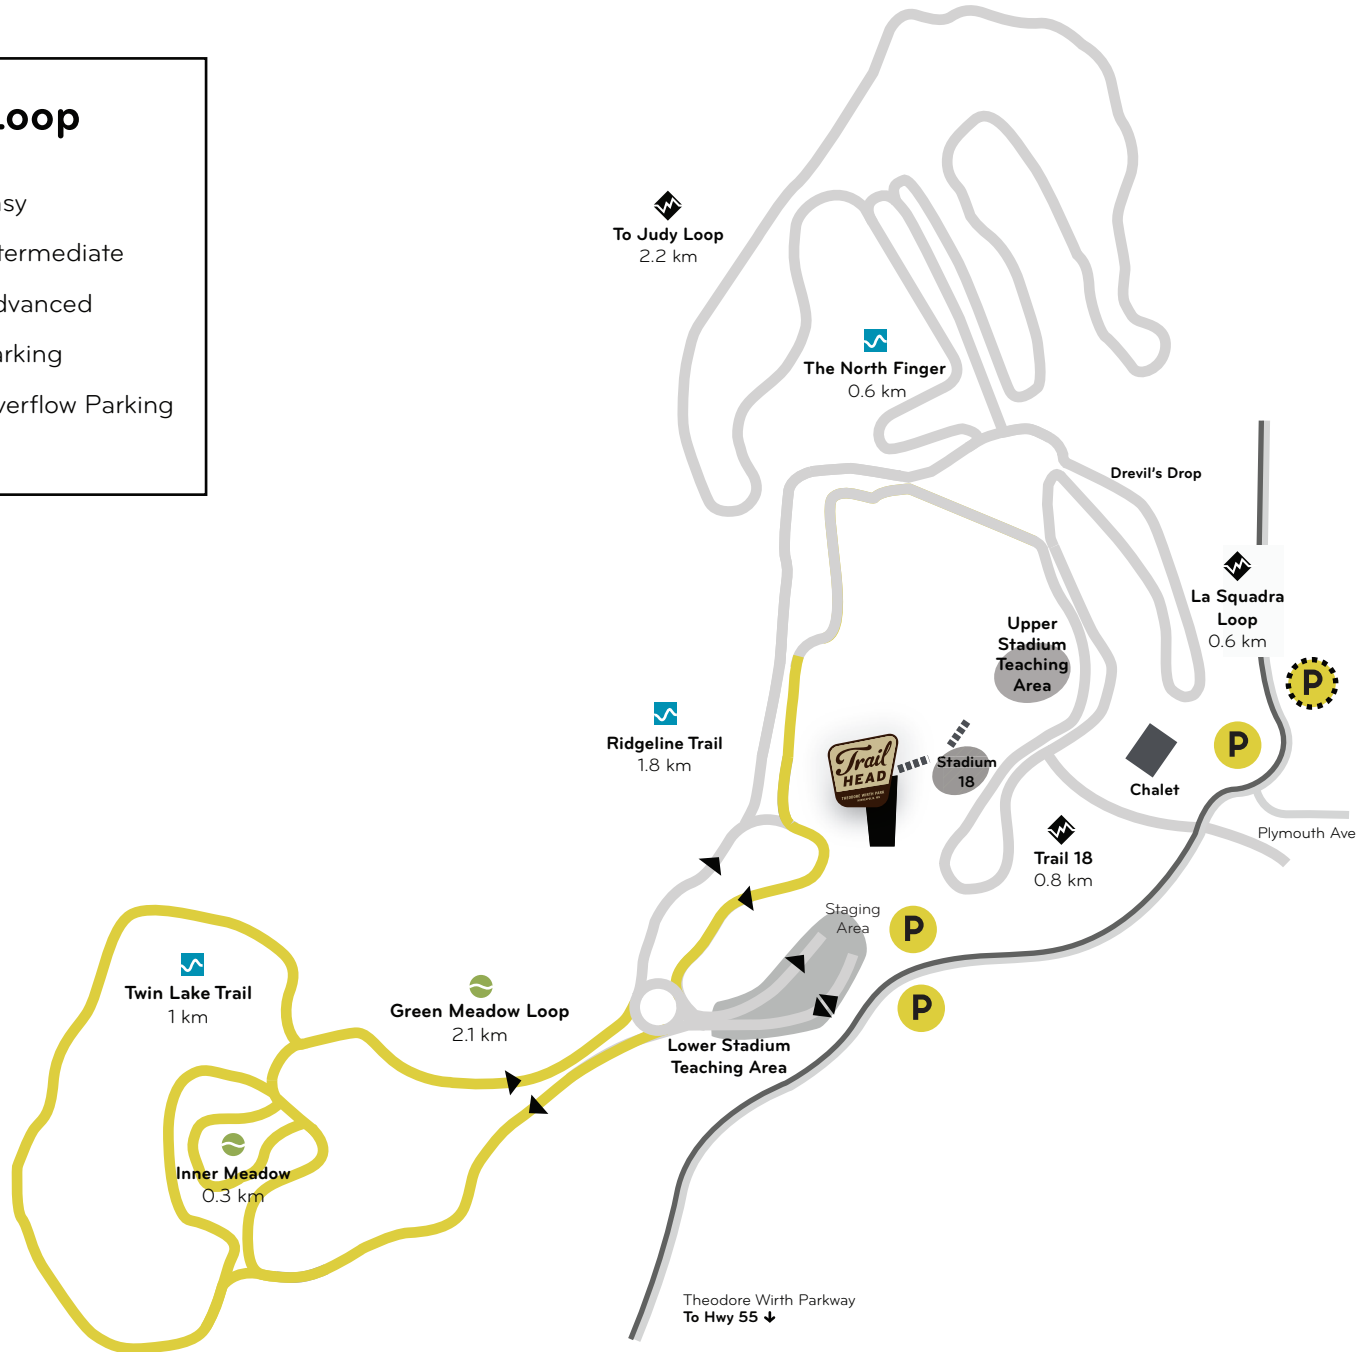

# WAX & SKI TESTING

## Hap Snowmaking Loop

-  Machine-Made Snow Ski Trails
-  Stadium
-  Stairs
-  Paved Path
-  Easy
-  Intermediate
-  Advanced
-  Parking
-  Overflow Parking

Theodore Wirth Parkway  
To Hwy 55 ↓