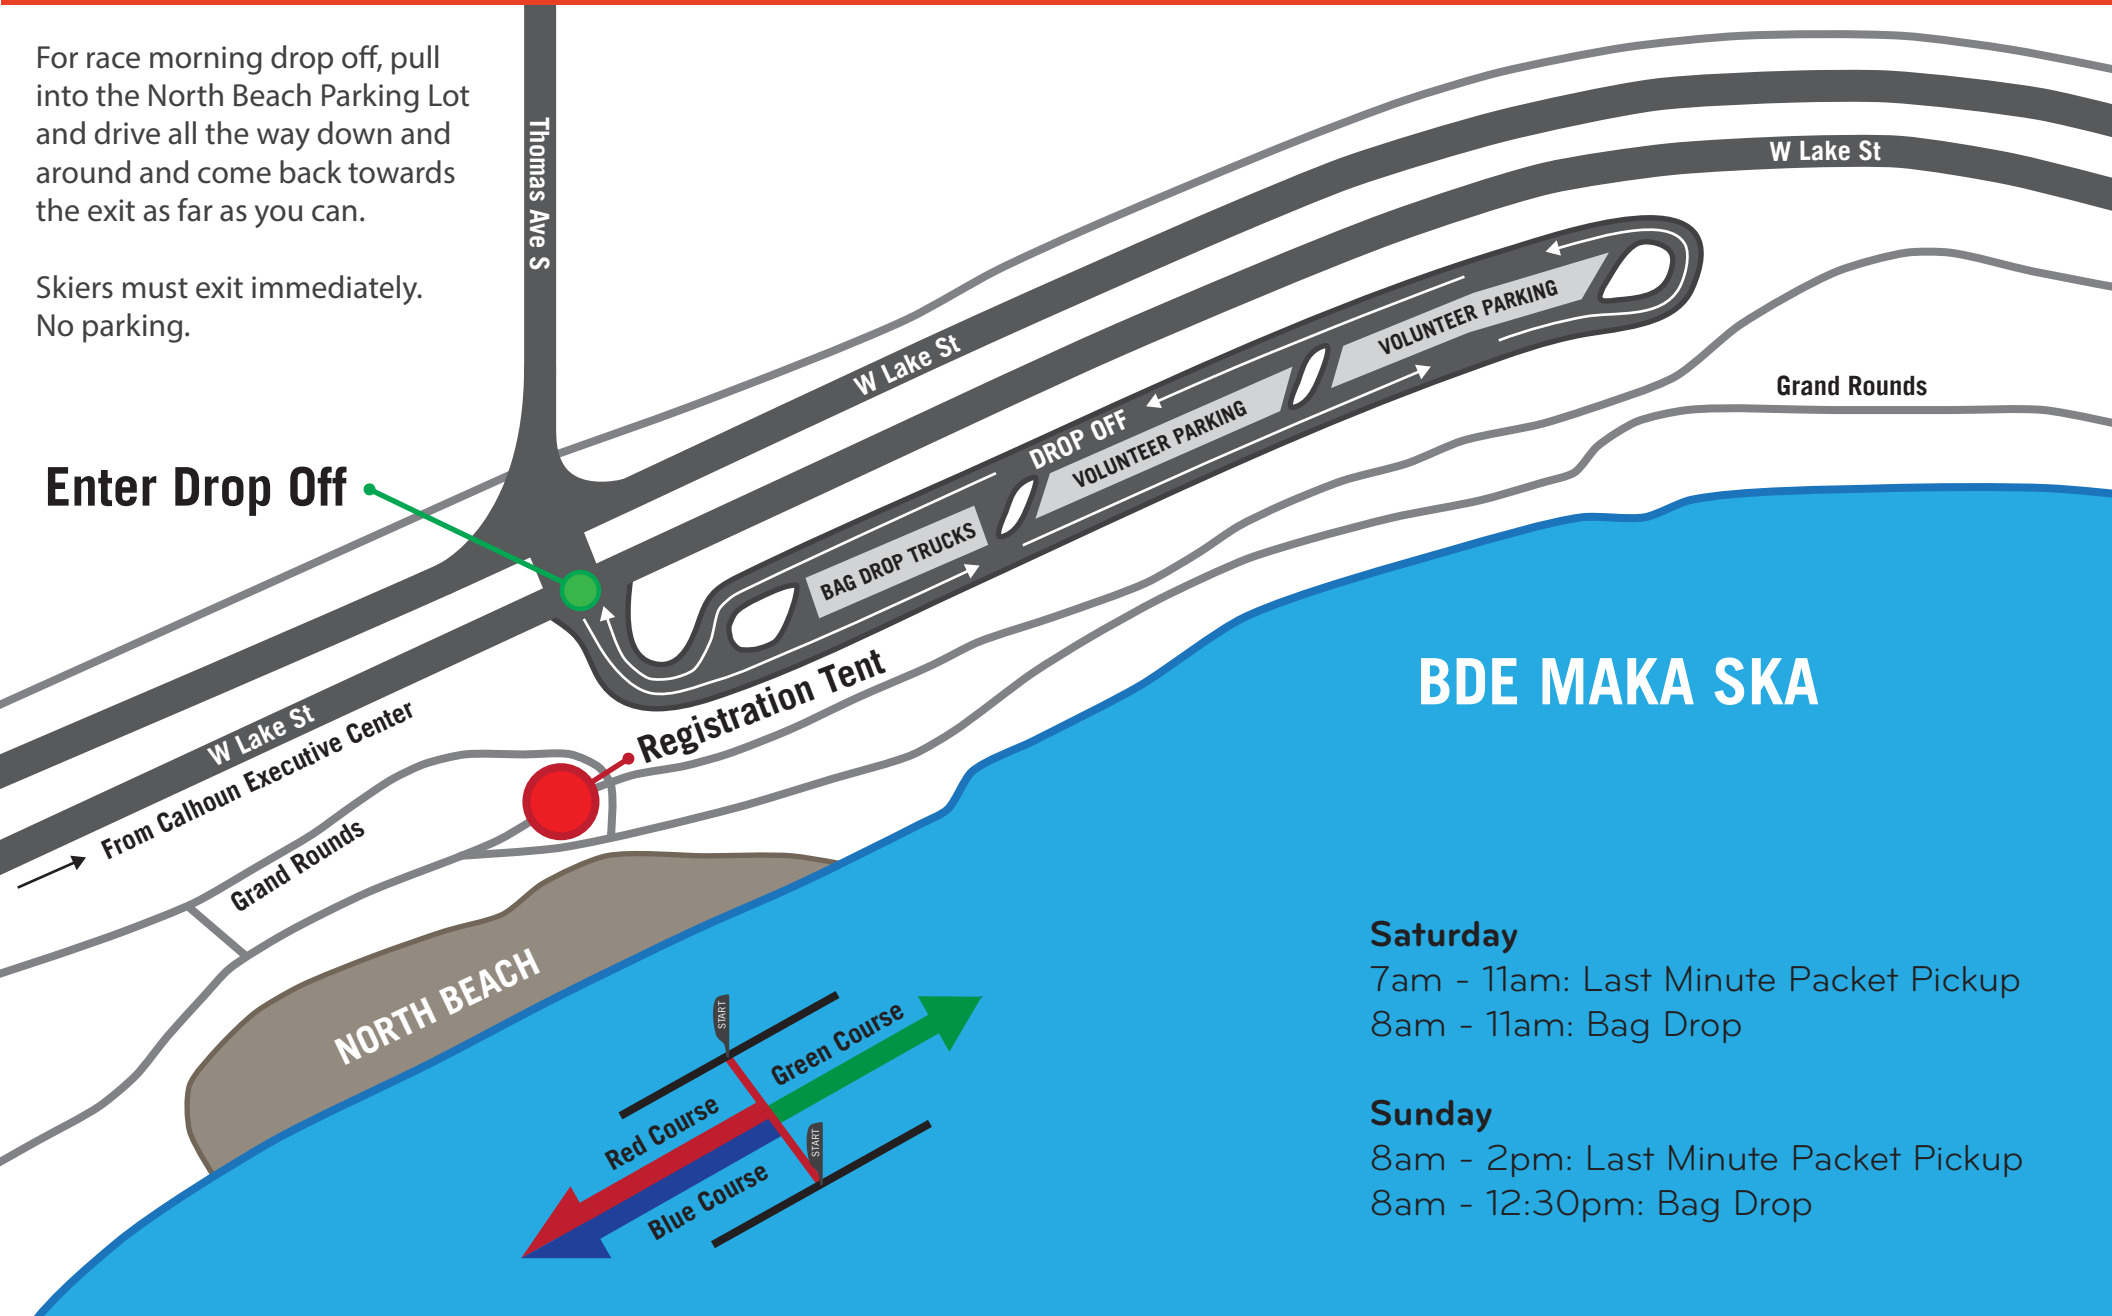

LOPPET WINTER FESTIVAL

POINT TO POINT RACE START

BDE MAKA SKA, NORTH BEACH

For race morning drop off, pull into the North Beach Parking Lot and drive all the way down and around and come back towards the exit as far as you can.

Skiers must exit immediately.
No parking.

Enter Drop Off

BDE MAKA SKA

Saturday

7am - 11am: Last Minute Packet Pickup
8am - 11am: Bag Drop

Sunday

8am - 2pm: Last Minute Packet Pickup
8am - 12:30pm: Bag Drop