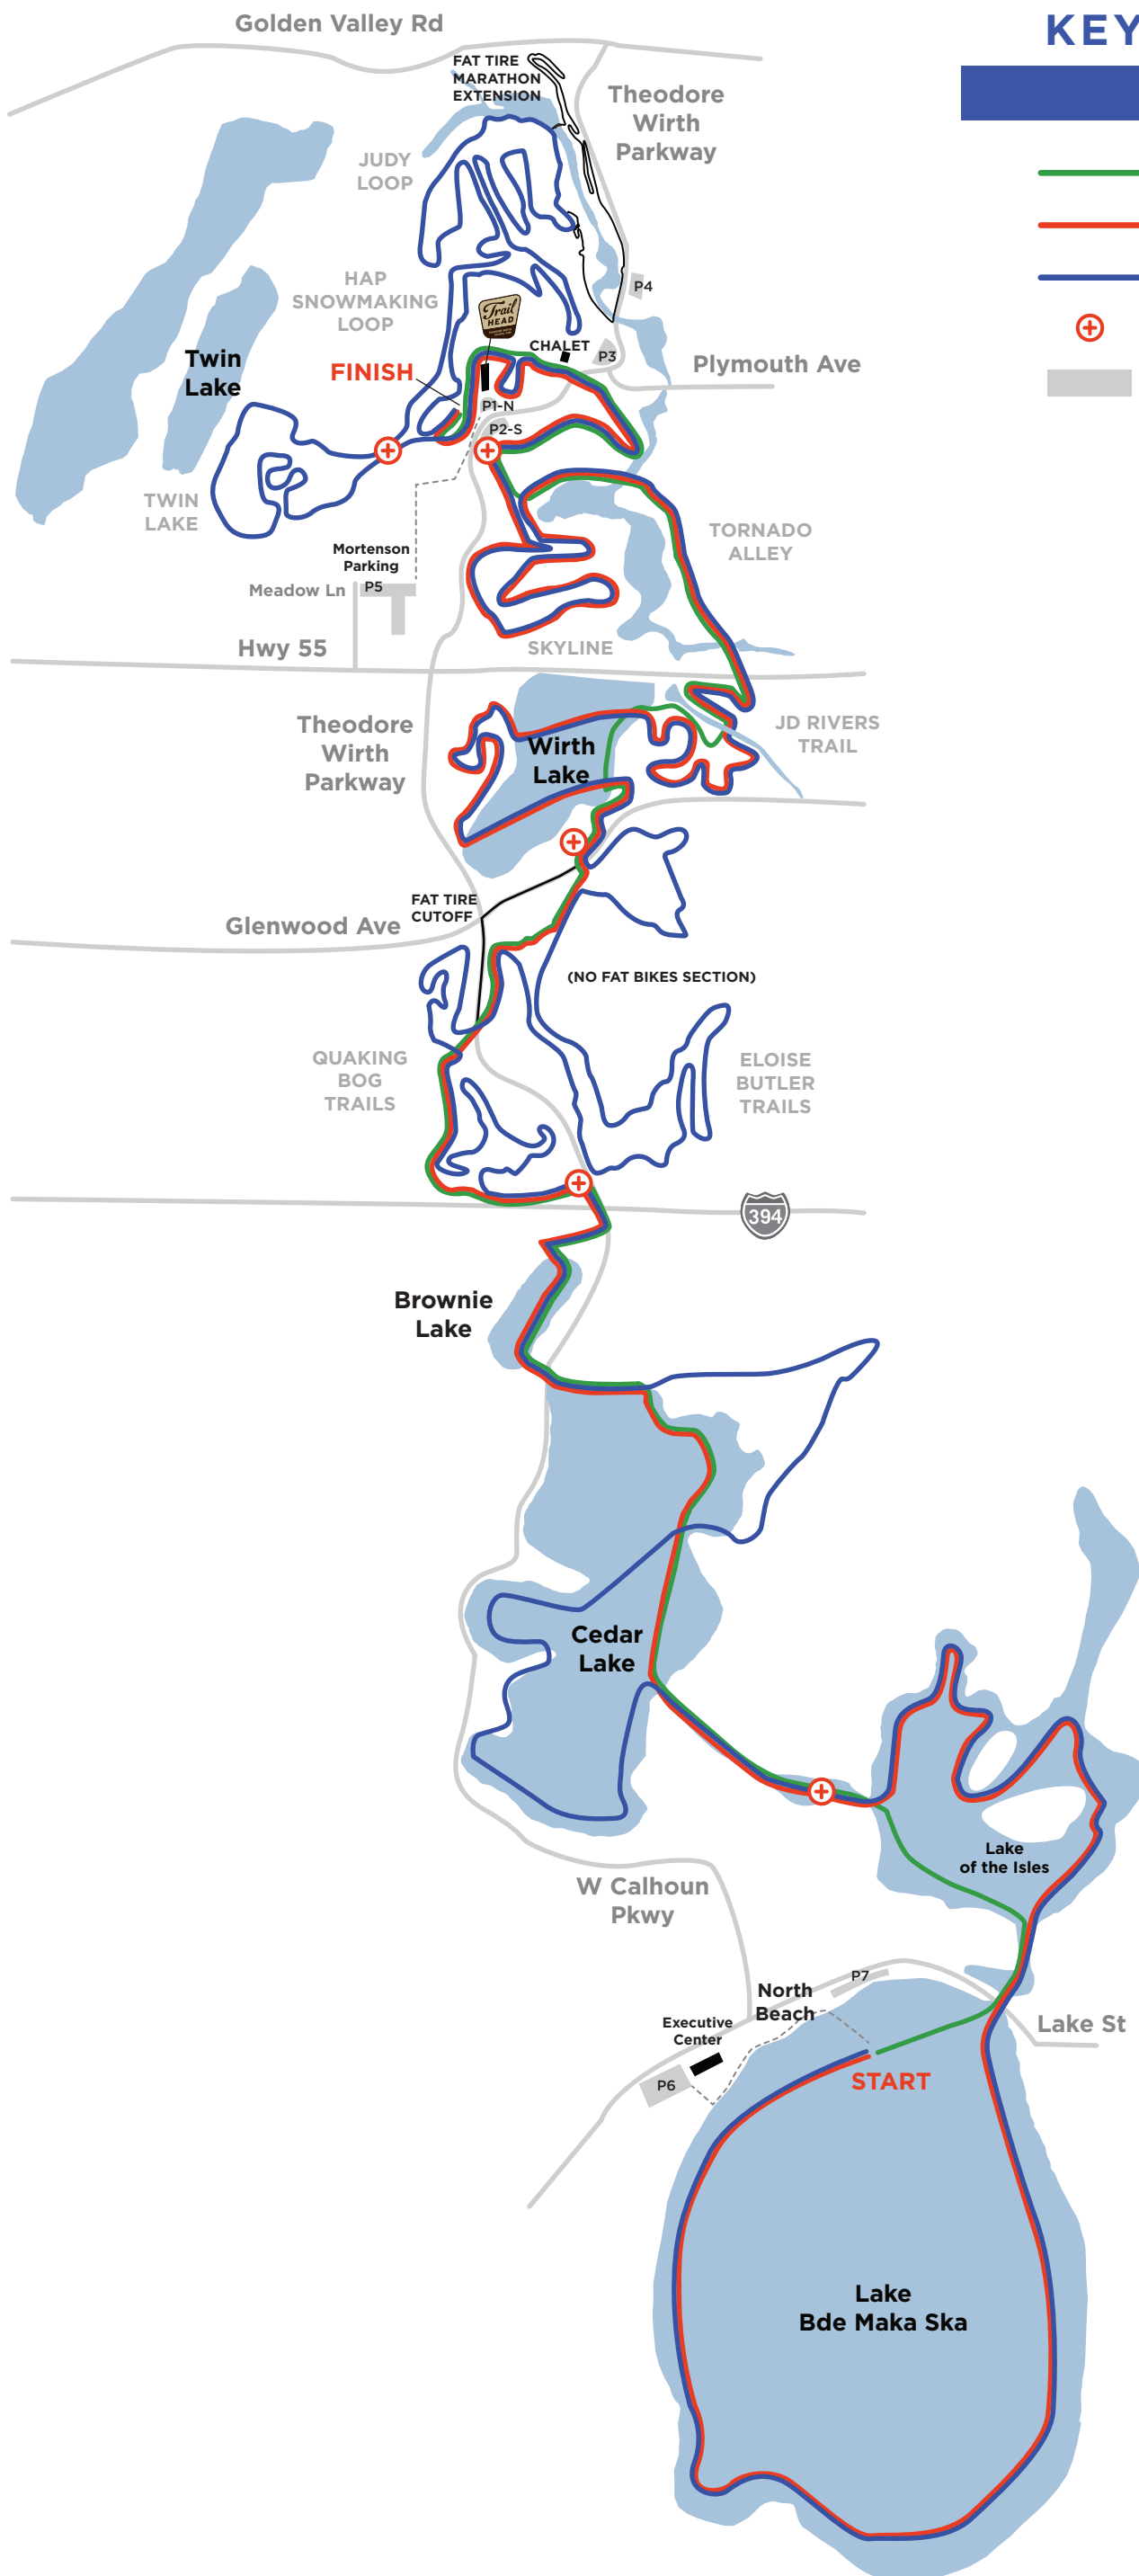

CITY OF LAKES LOPPET

POINT TO POINT EVENTS

KEY

- Green Course: 10K
- Red Course: 20K
- Blue Course: 37K

+ Aid Station

Parking

- P1-N Trailhead Lot. Closed. No Parking.
- P2-S Trailhead Lot. Closed. No Parking.
- P3 Chalet: Closed. No Parking.
- P4 Overflow: Closed. No Parking.
- P5 Mortenson
- P6 Calhoun Executive Center
- P7 Bde Maka Ska North Beach. Closed (Venue/Volunteers) Drop Off Zone

SATURDAY:

- Classic Marathon Loppet: Blue Course
- Classic Puoli Loppet: Red Course
- Classic Tour Loppet: Green Course

SUNDAY:

- Skate Marathon Loppet: Blue Course
- Penn Cycle Fat Tire Marathon Loppet: Blue Course
- Skate Puoli Loppet: Red Course
- Penn Cycle Fat Tire Puoli Loppet: Red Course
- Skate Tour Loppet: Green Course
- Askov Finlayson Snowshoe Loppet: Green Course
- Chuck & Don's Skijoring Two-Dog Championships: Green Course