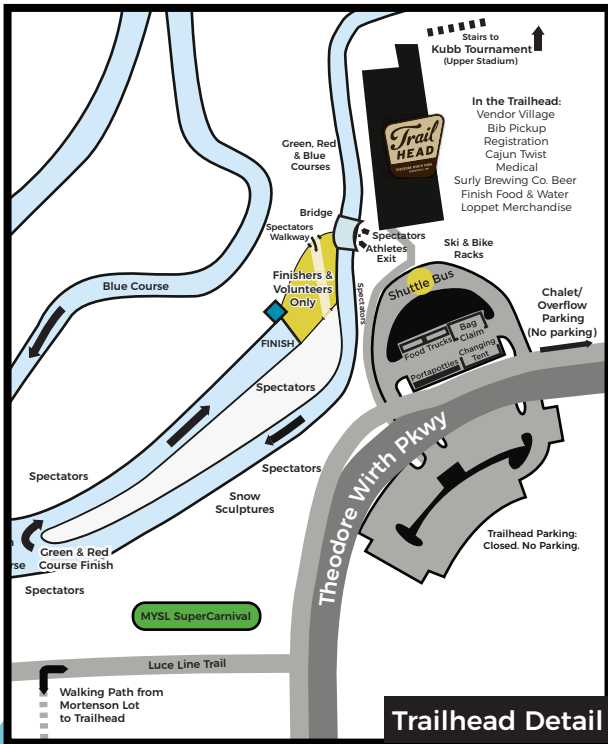

CITY OF LAKES LOPPET

WIRTH PARKING & TRANSPORTATION

MORTENSON PARKING
 Shuttle Dropoff/Pickup