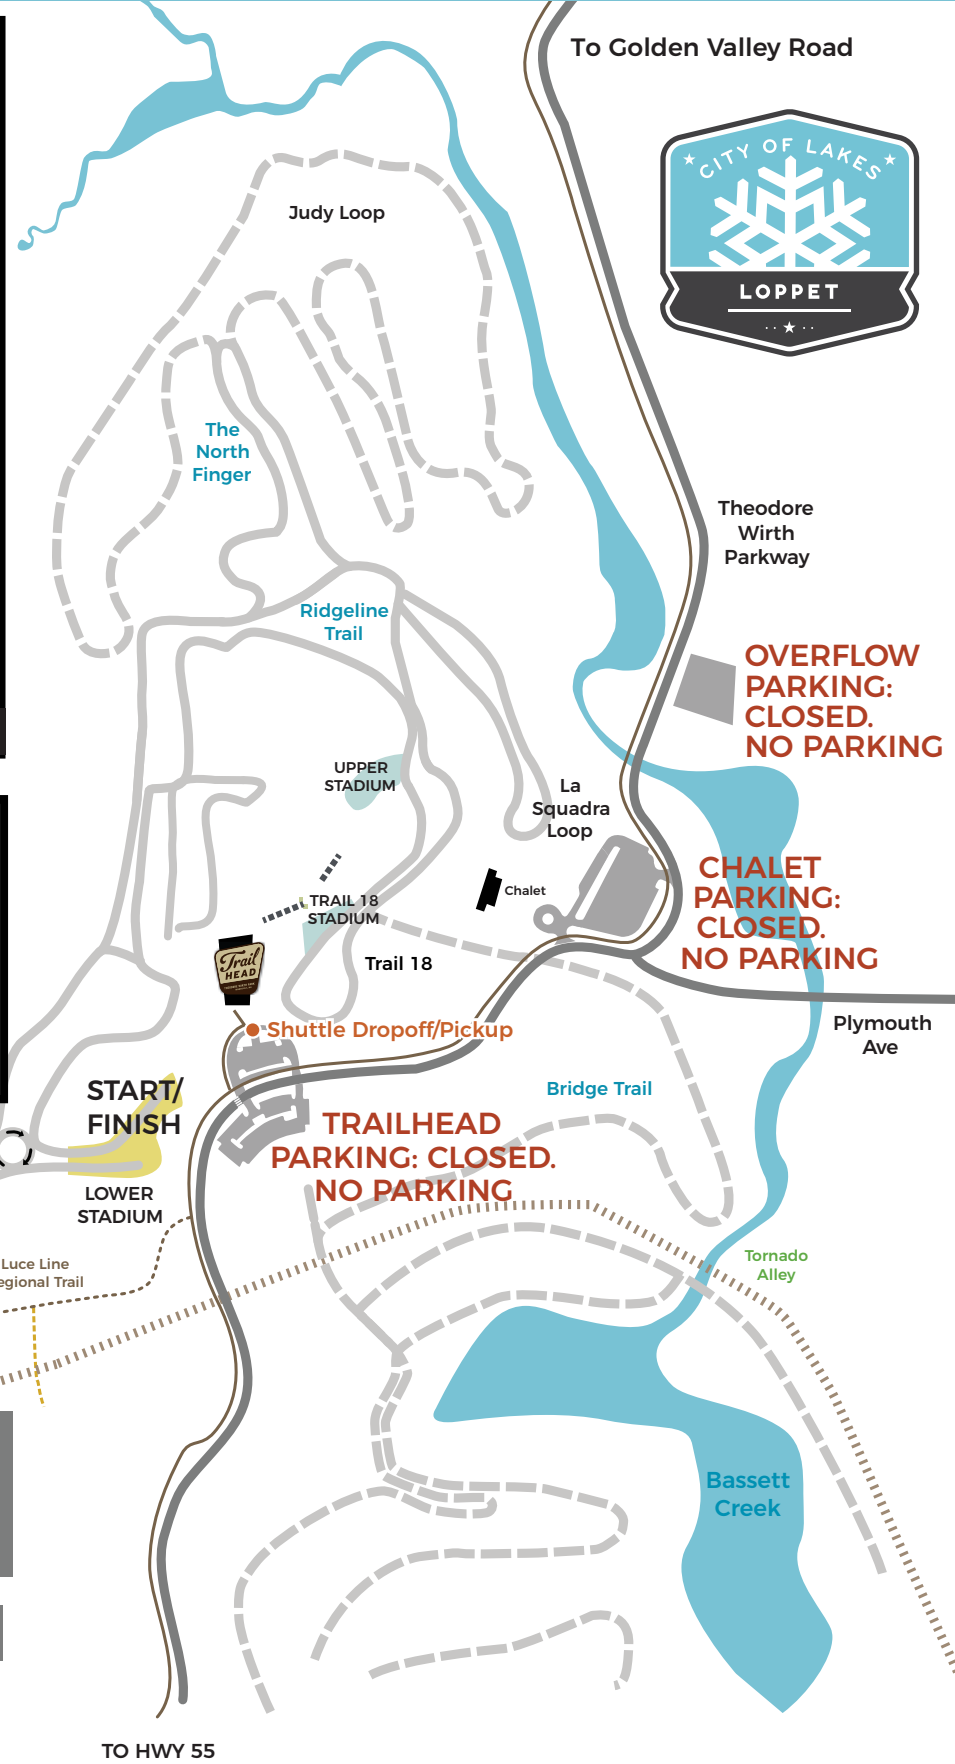

CITY OF LAKES LOPPET

WIRTH PARKING & TRANSPORTATION

MORTENSON PARKING
 Shuttle Dropoff/Pickup