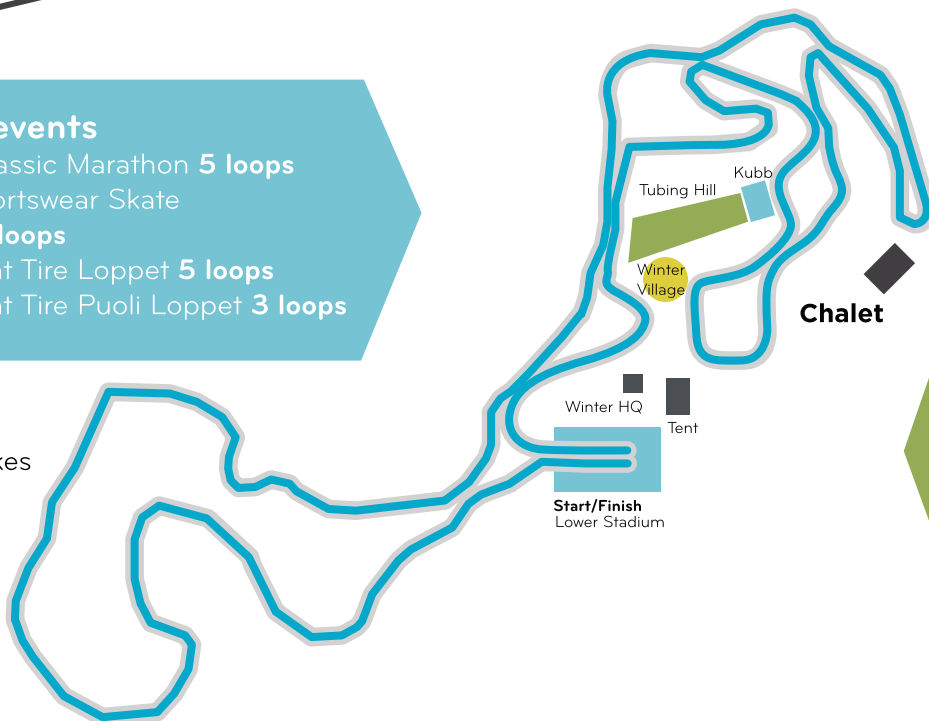

3.8K Loop

- Loppet Tour Classic & Loppet Tour Skate **2 loops**
- Rossignol Junior Loppet - U12/U10 **1 loop**

Twin Lakes
Loop