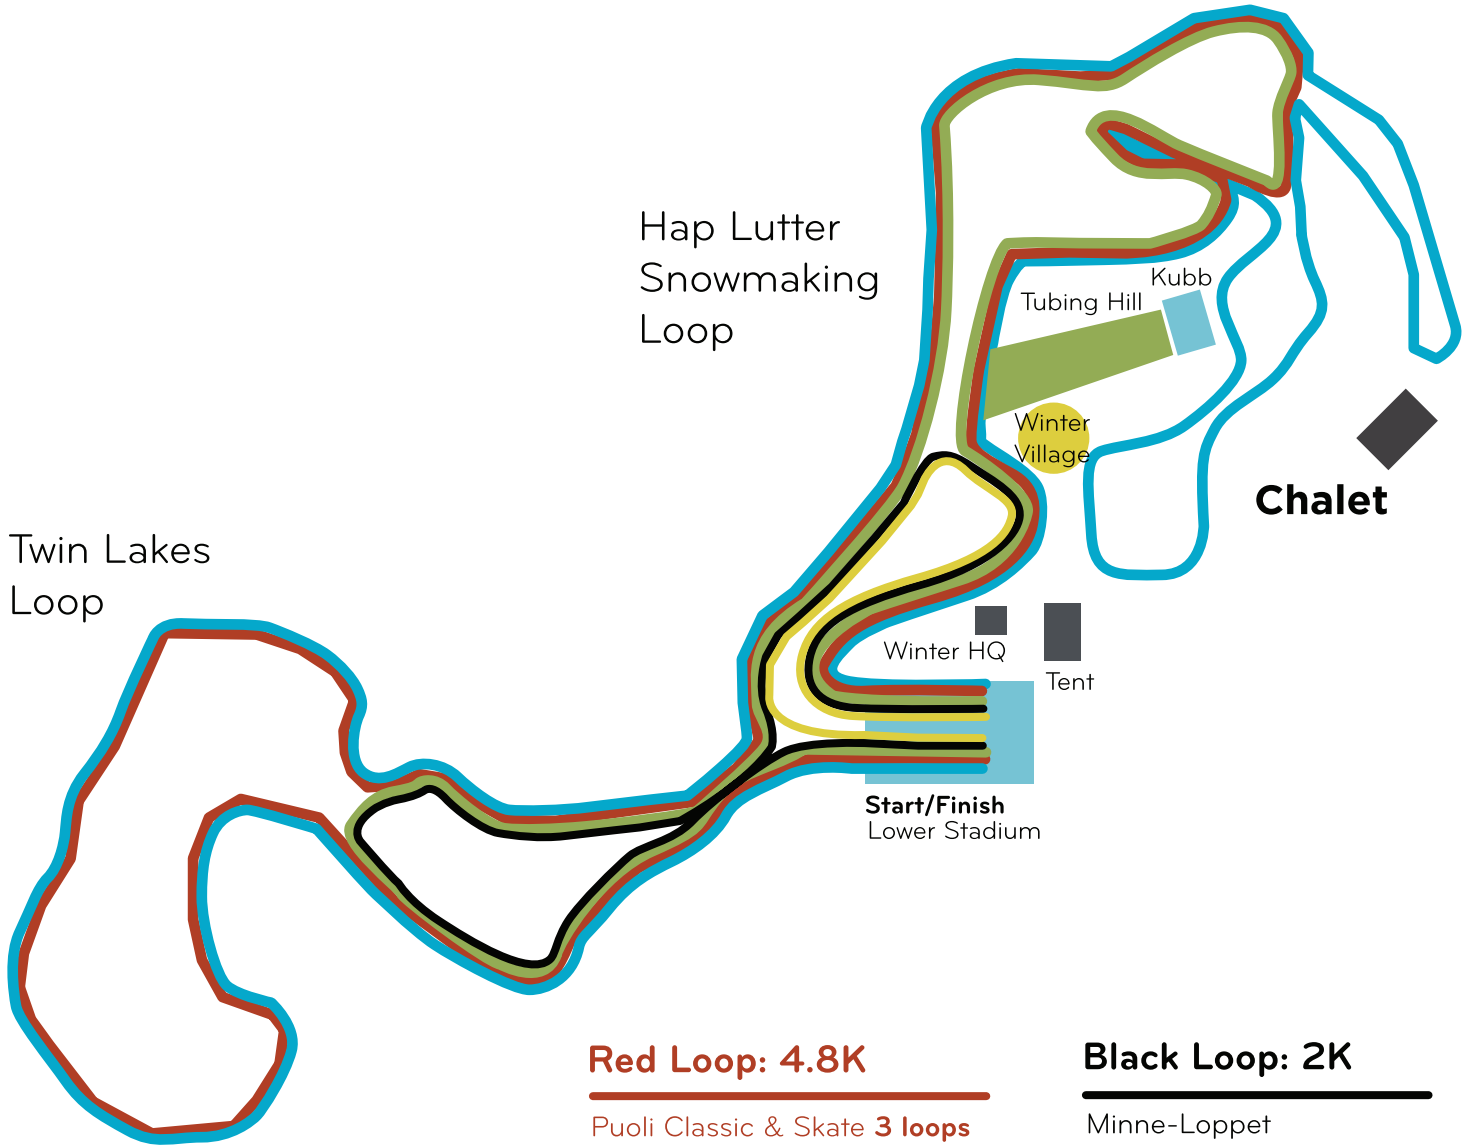

Start/Finish
Lower Stadium

Start/Finish
Lower Stadium

600m Loop

- Minne-Loppet Short Course **1 loop**

Start/Finish
Lower Stadium

2K Loop

- Minne-Loppet Long Course **1 loop**
- Chuck & Don's Skijoring
 - Beginner **1 loop**
- Rossignol Junior Loppet - U8 **1 loop**

Start/Finish
Lower Stadium

City of Lakes Loppet Ski Events Map

Twin Lakes Loop

Hap Lutter
Snowmaking
Loop

Tubing Hill
Kubb
Winter Village

Chalet

Winter HQ
Tent
Start/Finish
Lower Stadium

Red Loop: 4.8K

Black Loop: 2K

- Minne-Loppet
 - Long Course **1 loop**
- Chuck & Don's Skijoring
 - Beginner **1 loop**
- Rossignol Junior Loppet
 - U8 **1 loop**

Blue Loop: 6K

- Hoigaard's Classic Marathon **5 loops**
- Columbia Sportswear Skate Marathon **5 loops**
- Penn Cycle Fat Tire Loppet **5 loops**
- Penn Cycle Fat Tire Puoli Loppet **3 loops**

Green Loop: 3.8K

- Loppet Tour Classic & Loppet Tour Skate **2 loops**
- Rossignol Junior Loppet
 - U12/U10 **1 loop**

Yellow Loop: 600m

- Finn Sisu Sprints
- Age Gap Relays
- Minne-Loppet
 - Short Course **1 loop**