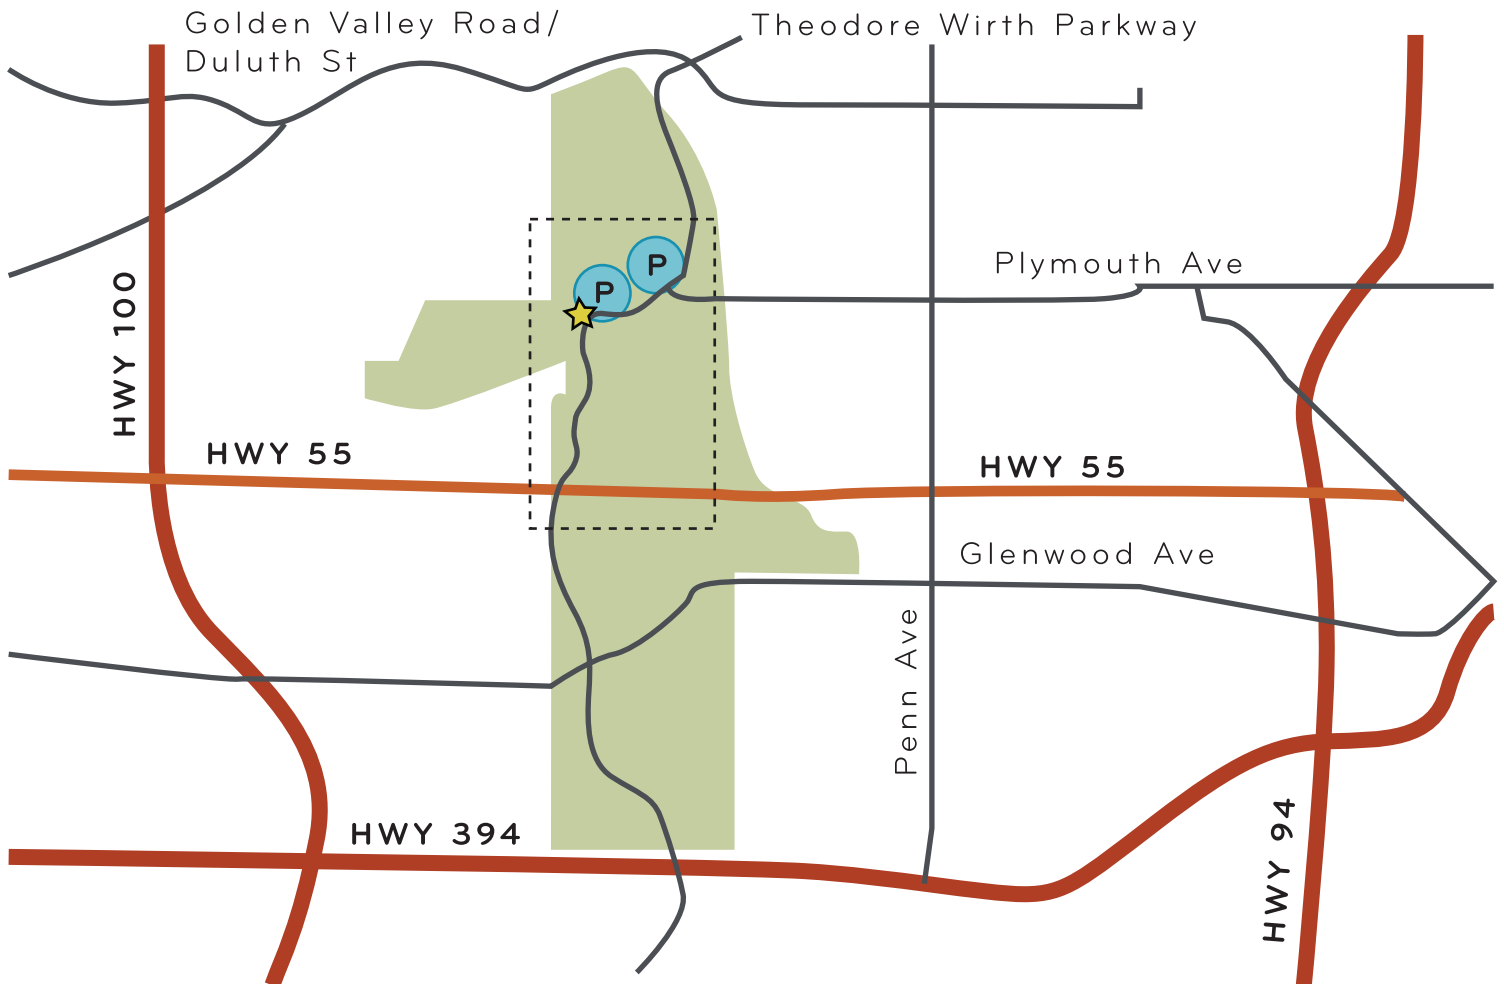

WIRTH PARKING & TRANSPORTATION

TRANSPORTATION

Chalet Address: 1301 Theodore Wirth Parkway,
Minneapolis, MN 55422

★ START/FINISH AREA

P PARKING

Driving: From the South, Take 100N to Hwy 55 heading west, or follow Theodore Wirth Parkway north. From the east, take 94W to Hwy 55 heading west, or Plymouth Ave west. From the North, take 100S, 94E, or head south down Penn Ave. From the west, take 394E to Hwy 100N to Hwy 55 heading east. Once on Hwy 55, head north on Theodore Wirth Parkway.

Metro Transit Line 7

PARKING

P1 **Lower Stadium Parking Lot**
- limited spaces -
primarily for volunteers

P2 **Chalet Parking Lot.**
Walk 200m south on
Wirth Parkway

..... Walking route

 **Lower Stadium:**
Start/Finish Area