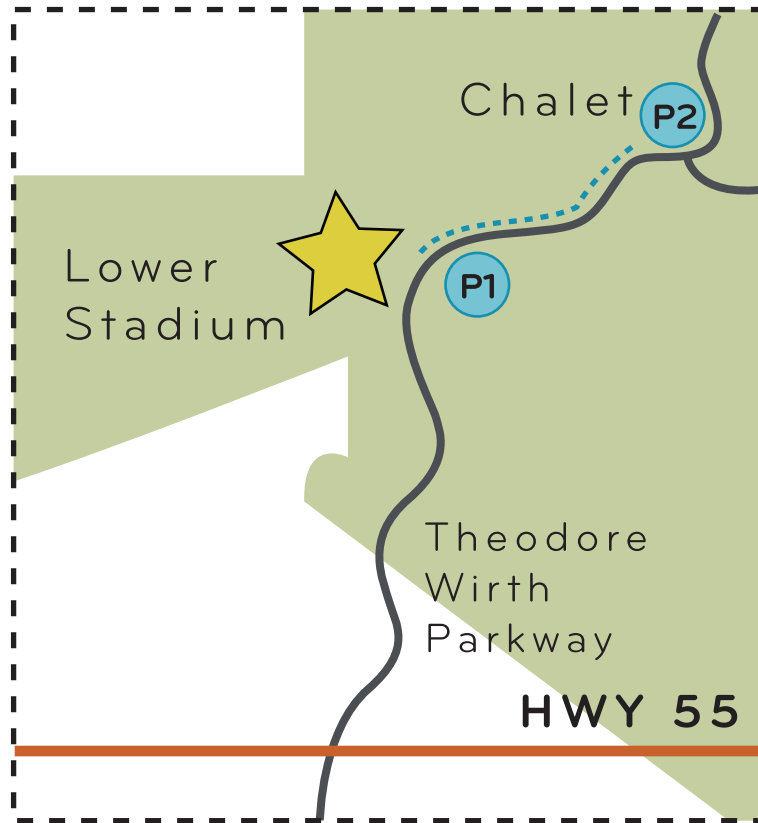

WIRTH PARKING & TRANSPORTATION

TRANSPORTATION

Chalet Address: 1301 Theodore Wirth Parkway,
Minneapolis, MN 55422

★ START/FINISH AREA

P PARKING

Driving: From the South, Take 100N to Hwy 55 heading west, or follow Theodore Wirth Parkway north. From the east, take 94W to Hwy 55 heading west, or Plymouth Ave west. From the North, take 100S, 94E, or head south down Penn Ave. From the west, take 394E to Hwy 100N to Hwy 55 heading east. Once on Hwy 55, head north on Theodore Wirth Parkway.

Metro Transit Line 7

PARKING

P1 **Lower Stadium Parking Lot**
- limited spaces -
primarily for volunteers

P2 **Chalet Parking Lot.**
Walk 200m south on
Wirth Parkway

..... Walking route

 **Lower Stadium:**
Start/Finish Area