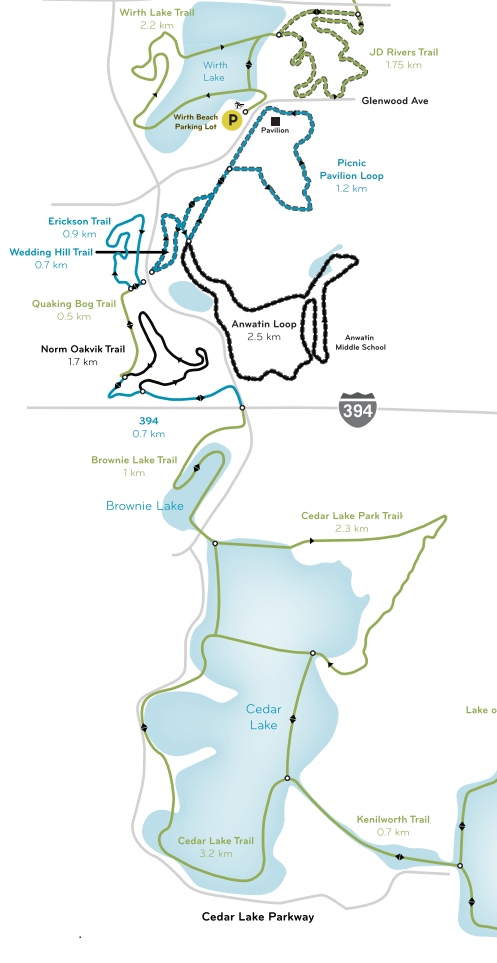

THEODORE WIRTH PARK & CHAIN OF LAKES SKI TRAIL MAP

NORTH WIRTH SKI TRAILS

All skiers are required to display their ski passes when skiing on groomed trails in the MPRB system. An All-Access Pass is required for the All-Access Area, where trails are maintained more intensively with snowmaking and lights. Winter recreation opportunities in the Minneapolis Parks are provided through a partnership between the Minneapolis Park & Recreation Board and the Loppet Foundation. Find more information at loppet.org/cross-country-skiing/trail-passes/

Legend

- Ski Trails
- Easy
- Intermediate
- Advanced
- Shared Use Trails - Skiing & Hiking
- Asphalt Path
- Parking Lots
- Trail Start/Finish
- Trail Access
- Teaching Area
- Stadium

For current trail conditions and event usage, see www.loppet.org/trails-recreation/conditions