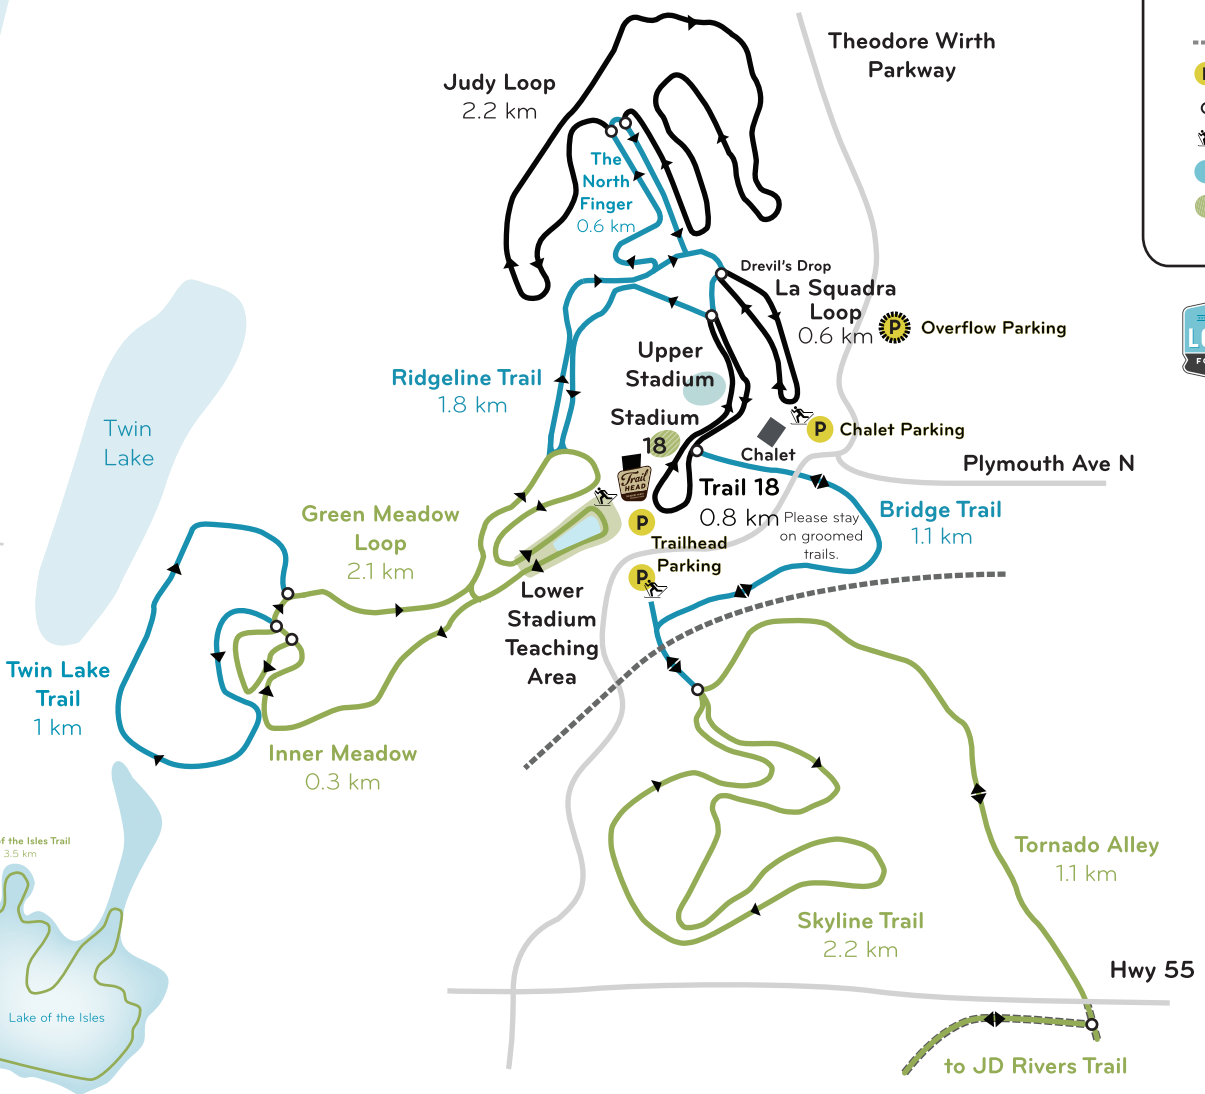

THEODORE WIRTH PARK & CHAIN OF LAKES SKI TRAIL MAP

NORTH WIRTH SKI TRAILS

All skiers are required to display their ski passes when skiing on groomed trails in the MPRB system. An All-Access Pass is required for the All-Access Area, where trails are maintained more intensively with snowmaking and lights. Winter recreation opportunities in the Minneapolis Parks are provided through a partnership between the Minneapolis Park & Recreation Board and the Loppet Foundation. Find more information at loppet.org/cross-country-skiing/trail-passes/

Legend

- Ski Trails
- Easy
- Intermediate
- Advanced
- Shared Use Trails - Skiing & Hiking
- Asphalt Path
- Parking Lots
- Trail Start/Finish
- Trail Access
- Teaching Area
- Stadium

For current trail conditions and event usage, see www.loppet.org/trails-recreation/conditions