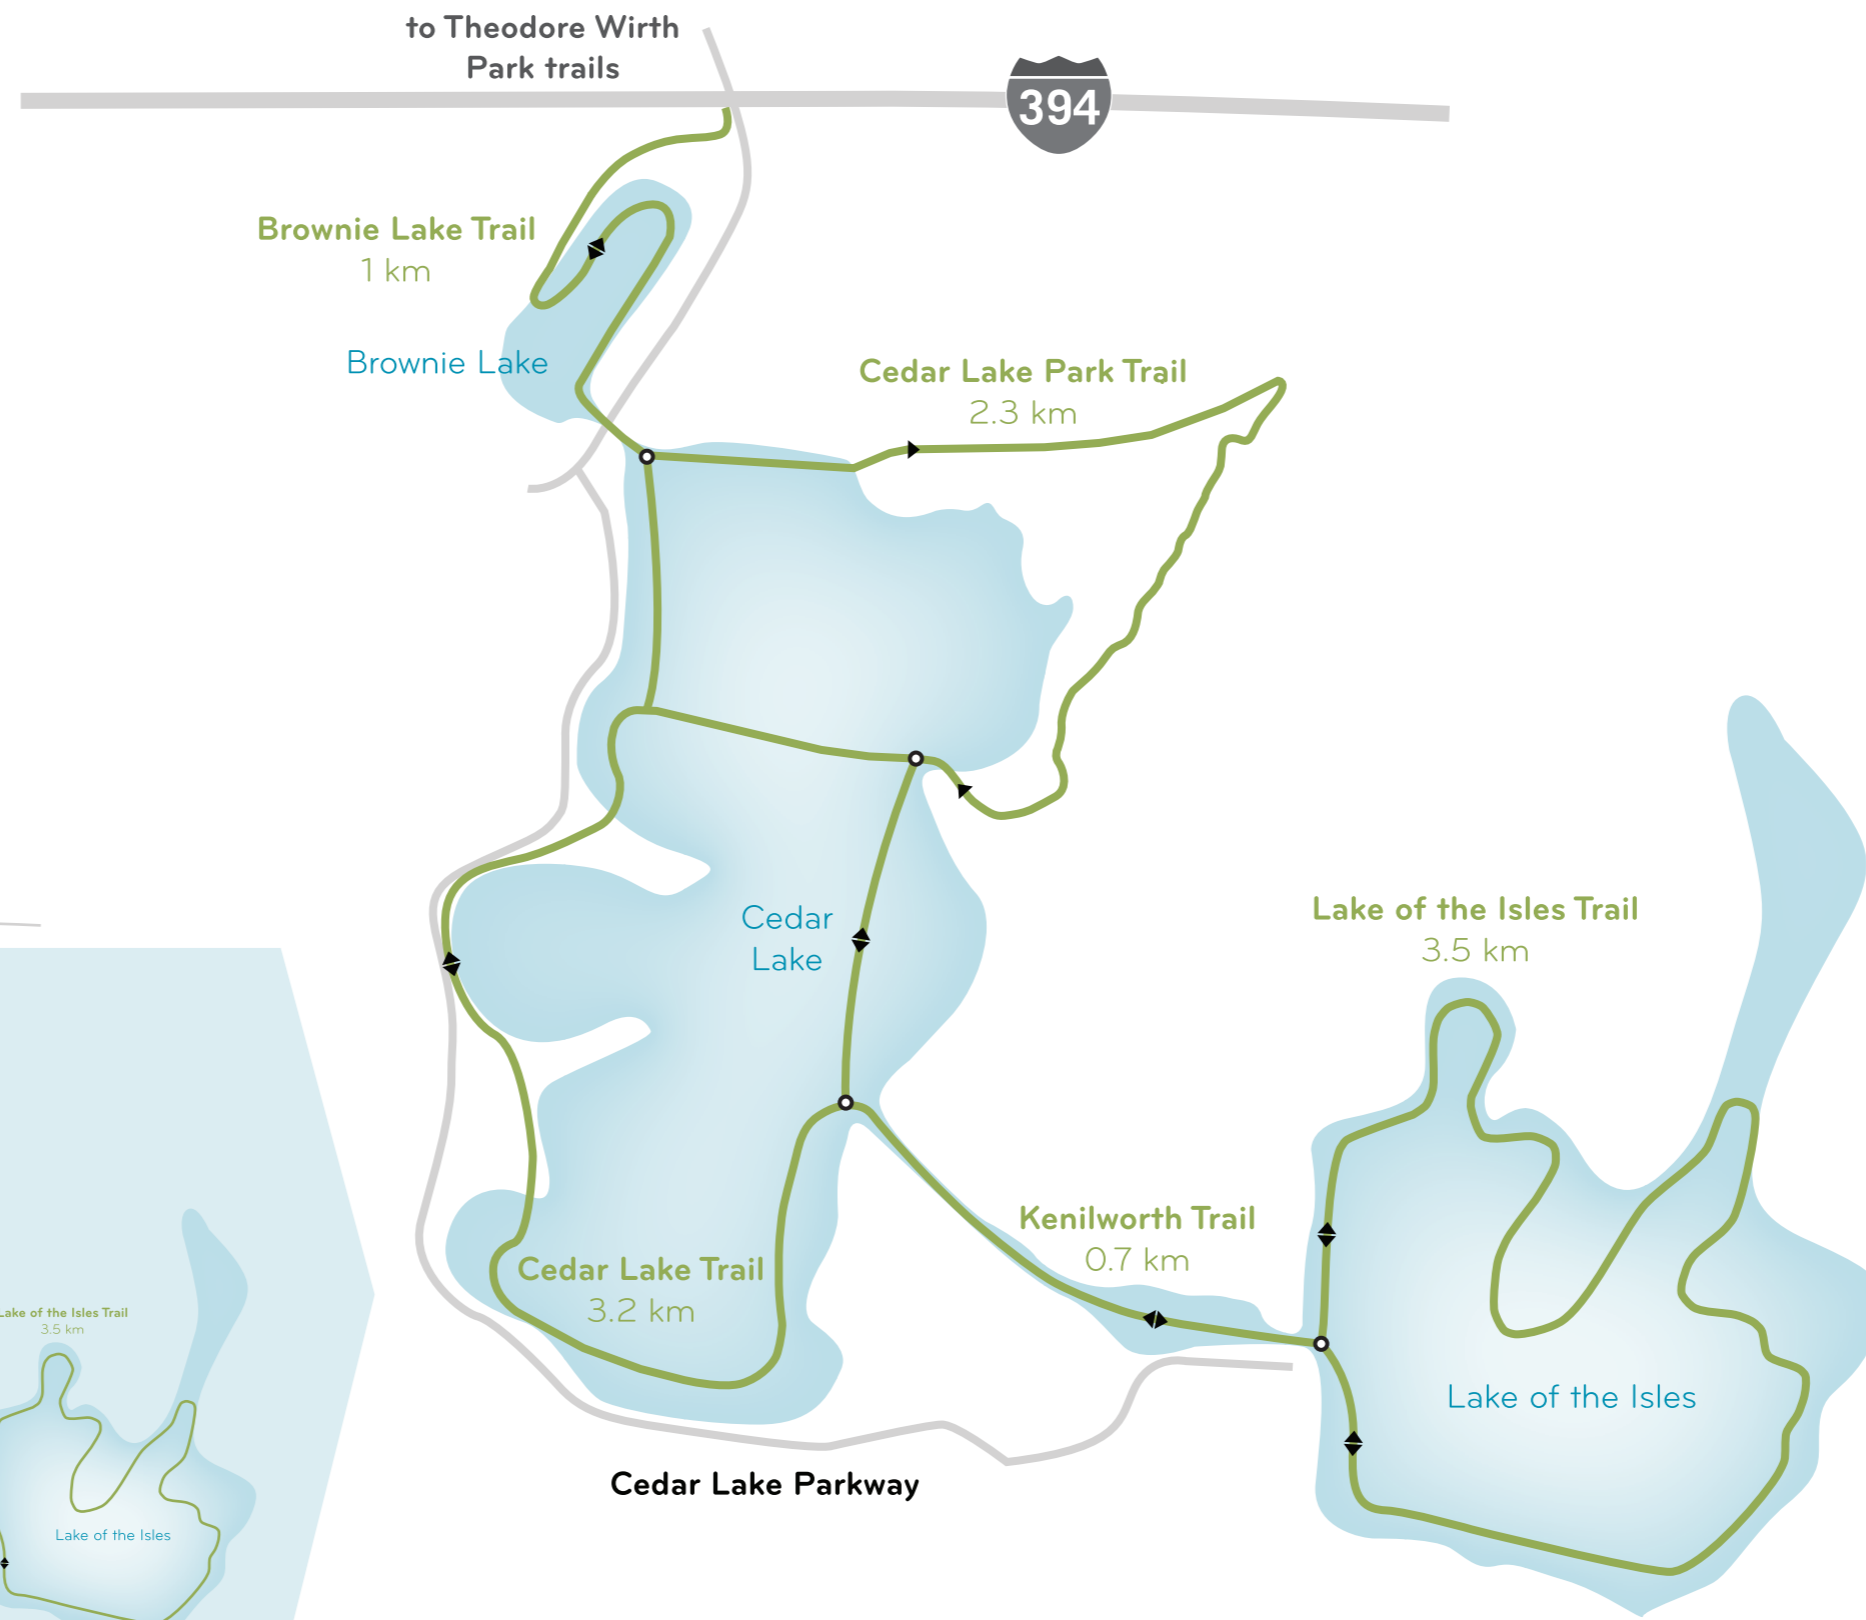

THEODORE WIRTH PARK & CHAIN OF LAKES SKI TRAIL MAP

CHAIN OF LAKES SKI TRAILS

Ski Trails

- Easy
- Intermediate
- Advanced
- Shared Use Trails - Skiing & Hiking
- Asphalt Path
- Parking Lots
- Trail Start/Finish
- Trail Access
- Teaching Area
- Stadium

All skiers are required to display their ski passes when skiing on groomed trails in the MPRB system. An All-Access Pass is required for the All-Access Area, where trails are maintained more intensively with snowmaking and lights. Winter recreation opportunities in the Minneapolis Parks are provided through a partnership between the Minneapolis Park & Recreation Board and the Loppet Foundation. Find more information at loppet.org/cross-country-skiing/trail-passes/