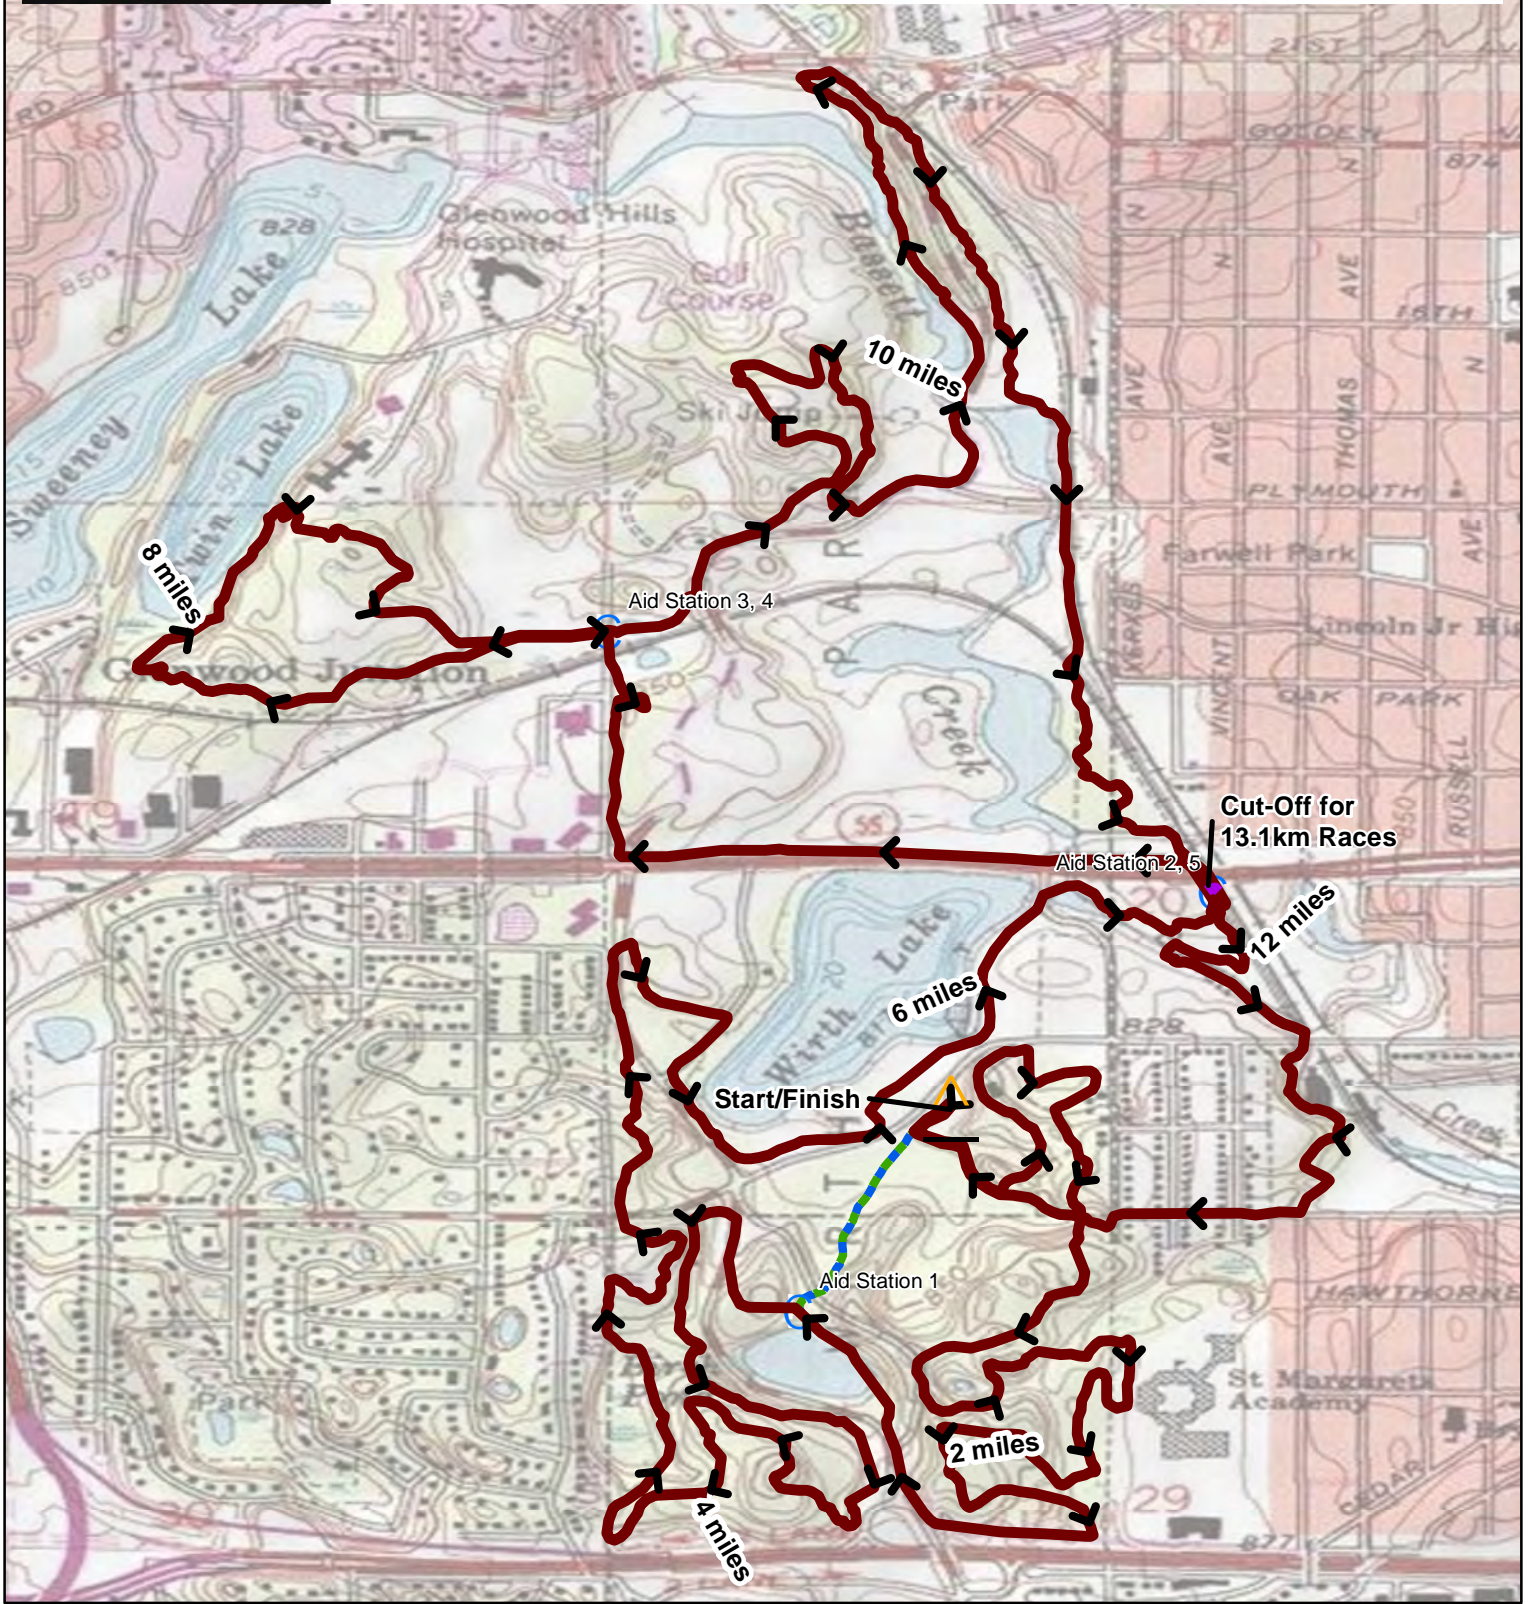

# CITY OF LAKES TRAIL-LOPPET

Saturday  
Sept. 10, 2011

Map adapted from ESRI GIS server, NGS Topo US 2D. Mapping services provided by Summit Envirosolutions Inc.

## Legend

-  Race Start / Finish
-  Hoigaard's Nordic Walk
-  Aid Station
-  Salomon Half Marathon
-  Finn Sisu 5K

1:17,000