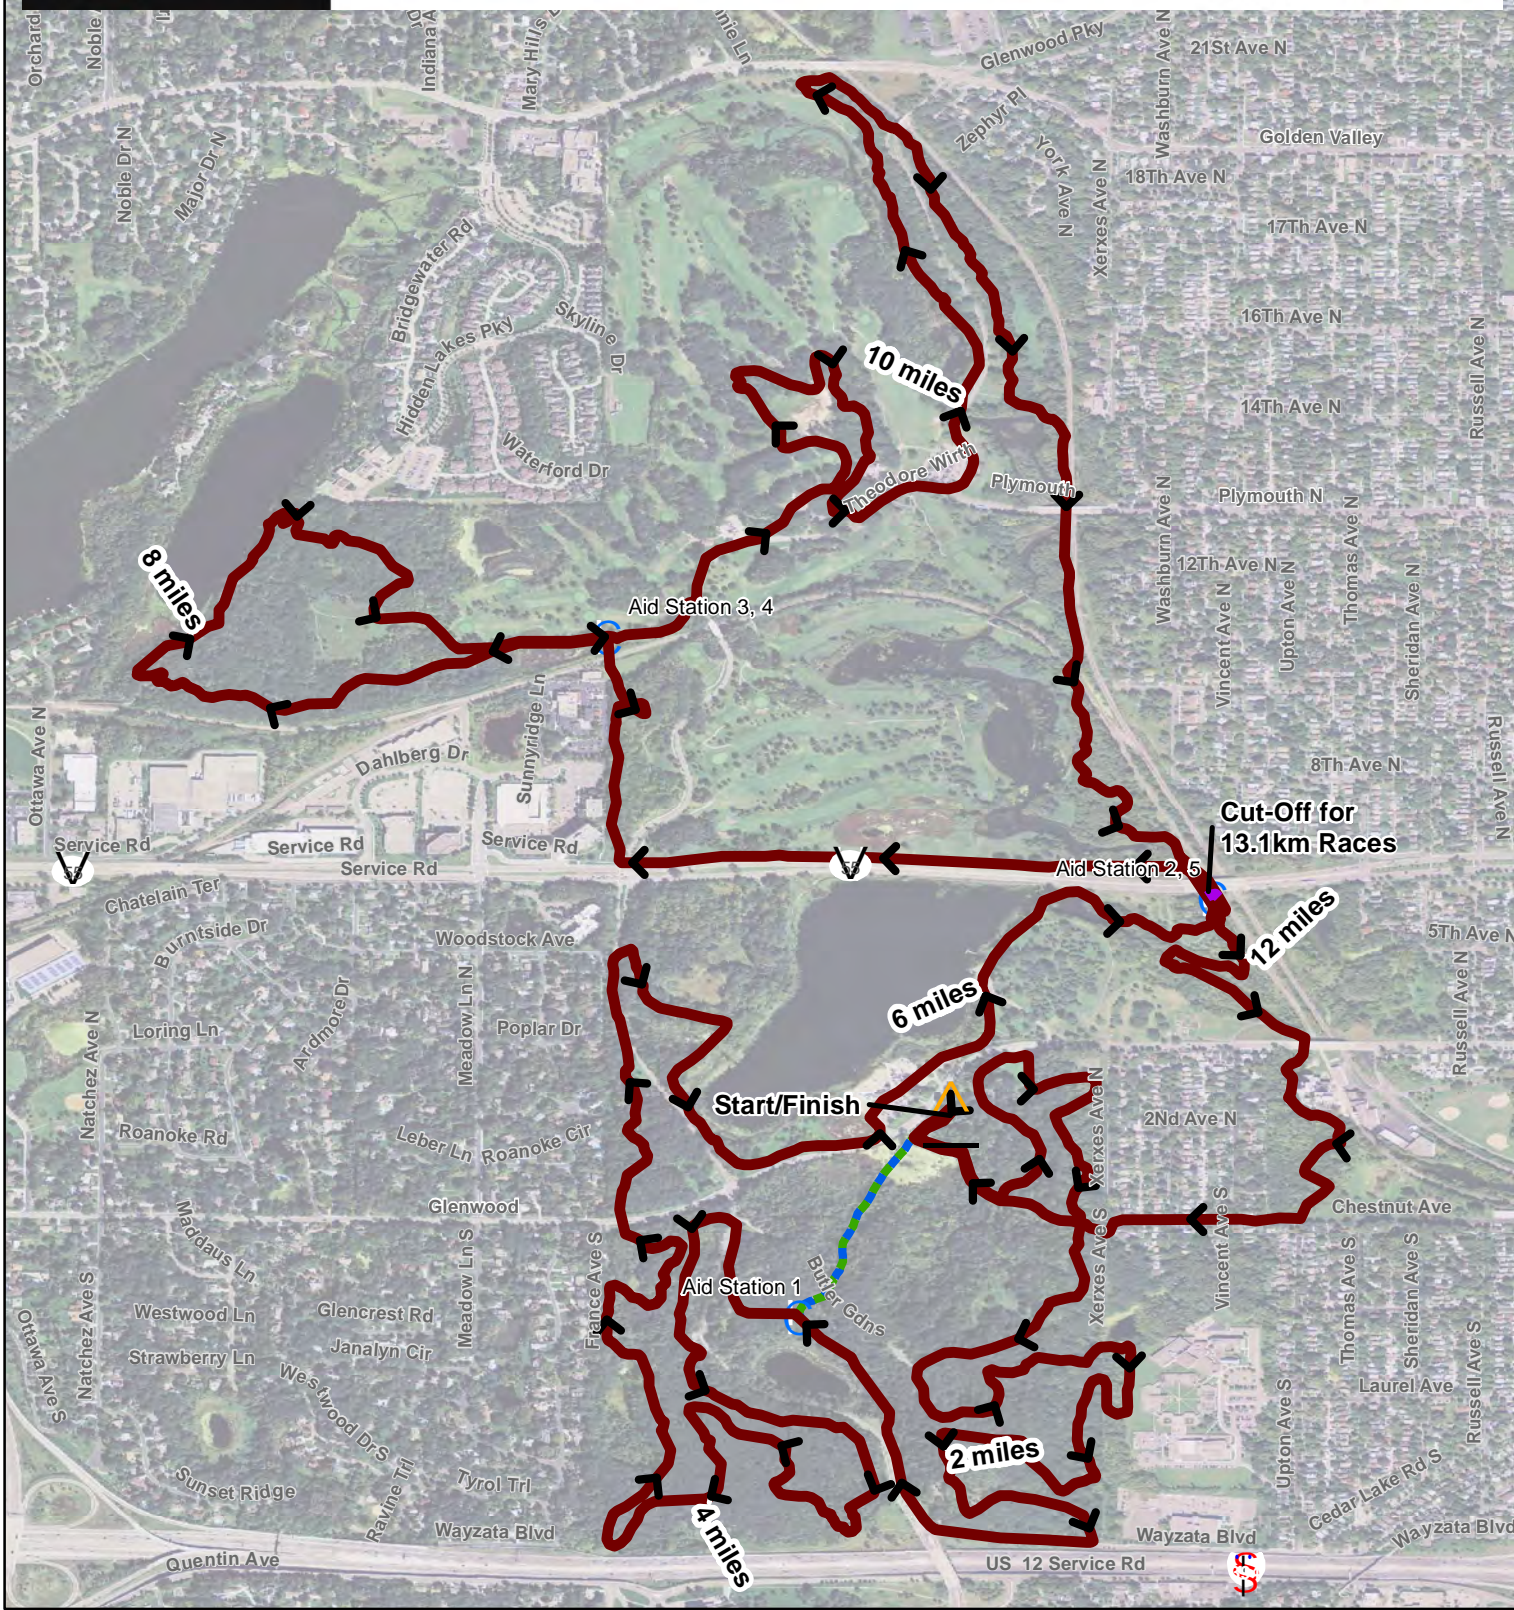

# CITY OF LAKES TRAIL-LOPPET

Saturday  
Sept. 10, 2011

Map adapted from LMIC WMS server: 2010 Color FSA. Mapping services provided by Summit Envirosolutions Inc.

## Legend

- Race Start / Finish
- Salomon Half Marathon
- Aid Station
- Hoigaard's Nordic Walk
- Finn Sisu 5K